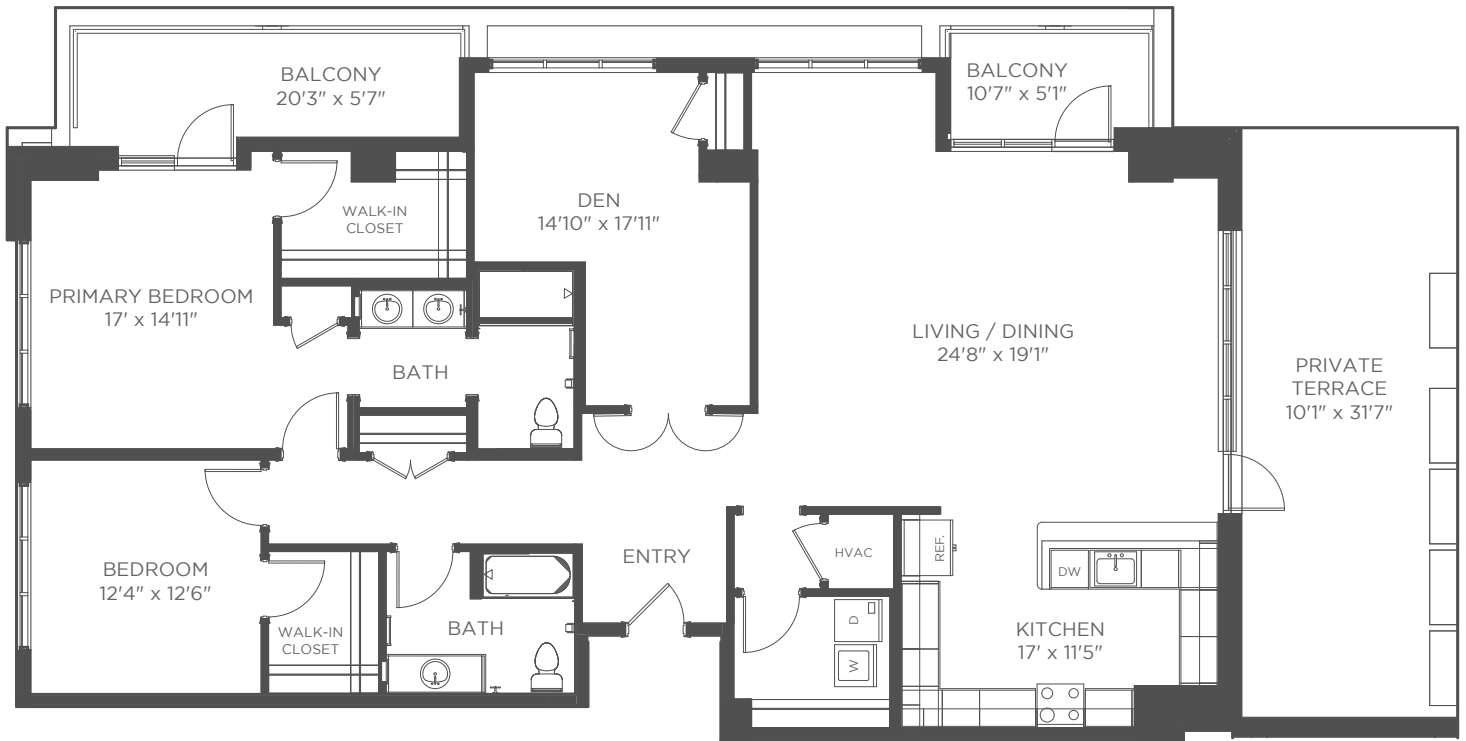

The Cardinal East
FLOOR PLAN
LEVEL 3 | INDEPENDENT LIVING

Club Level | 301
2 Bedroom, 2 Bath, Den
Approximately 2,044 sf

Square footage does not include balcony space.