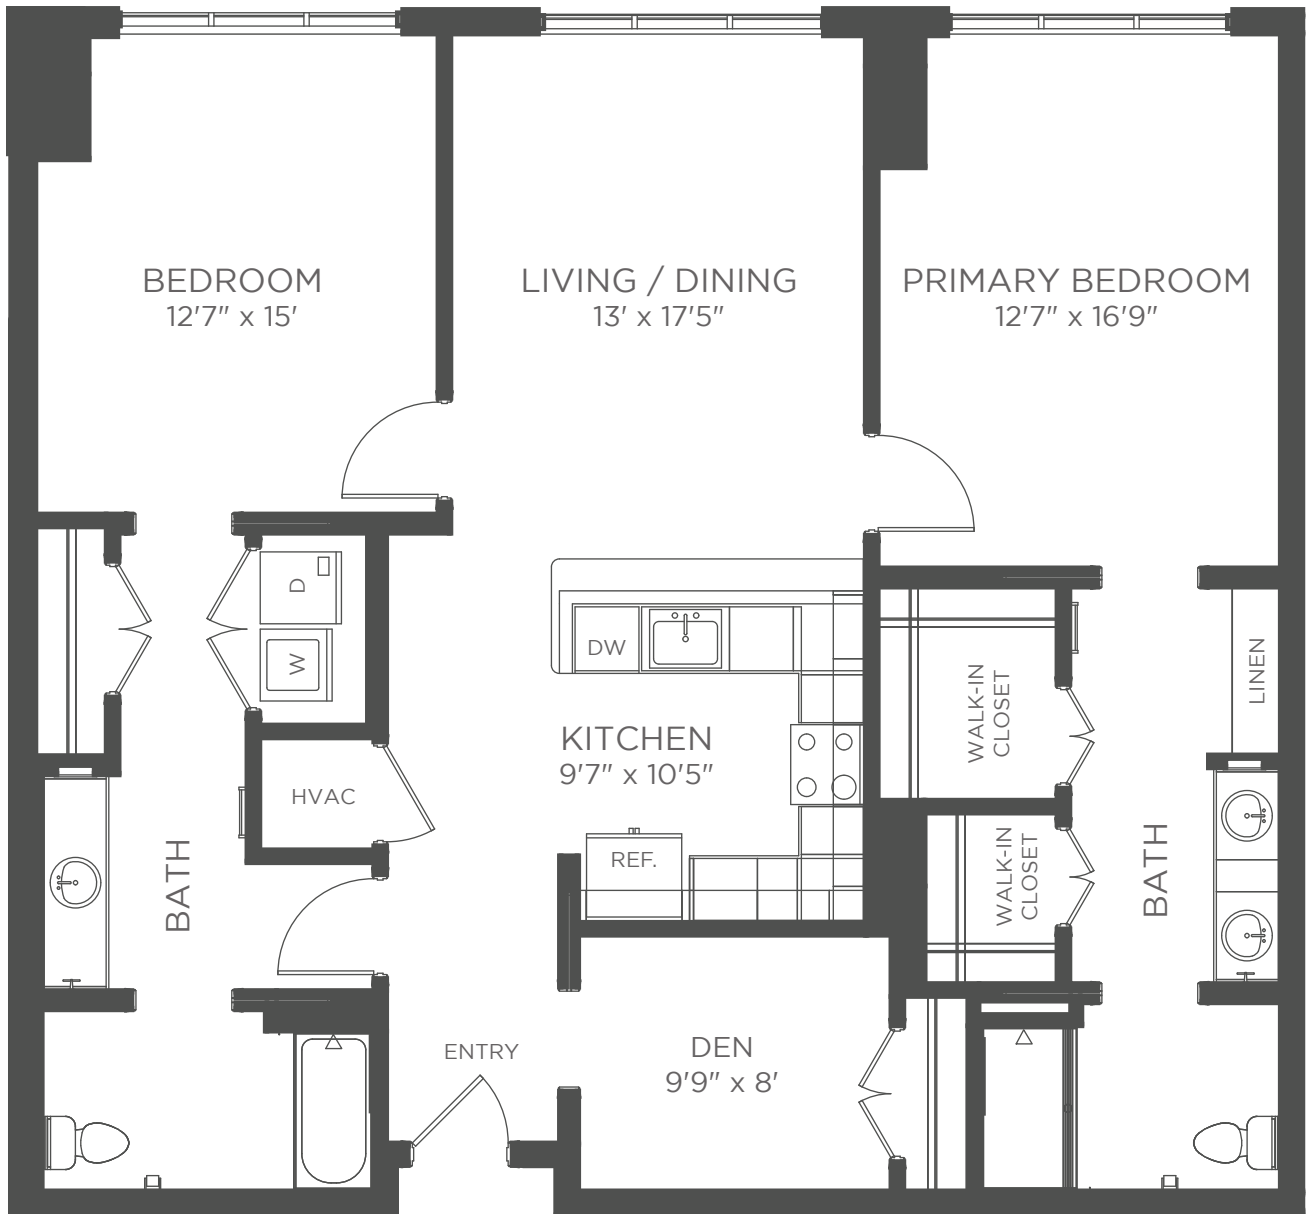

The Cardinal East
FLOOR PLAN
LEVEL 3 | INDEPENDENT LIVING

Club Level | 304

2 Bedroom, 2 Bath, Den

Approximately 1,492 sf