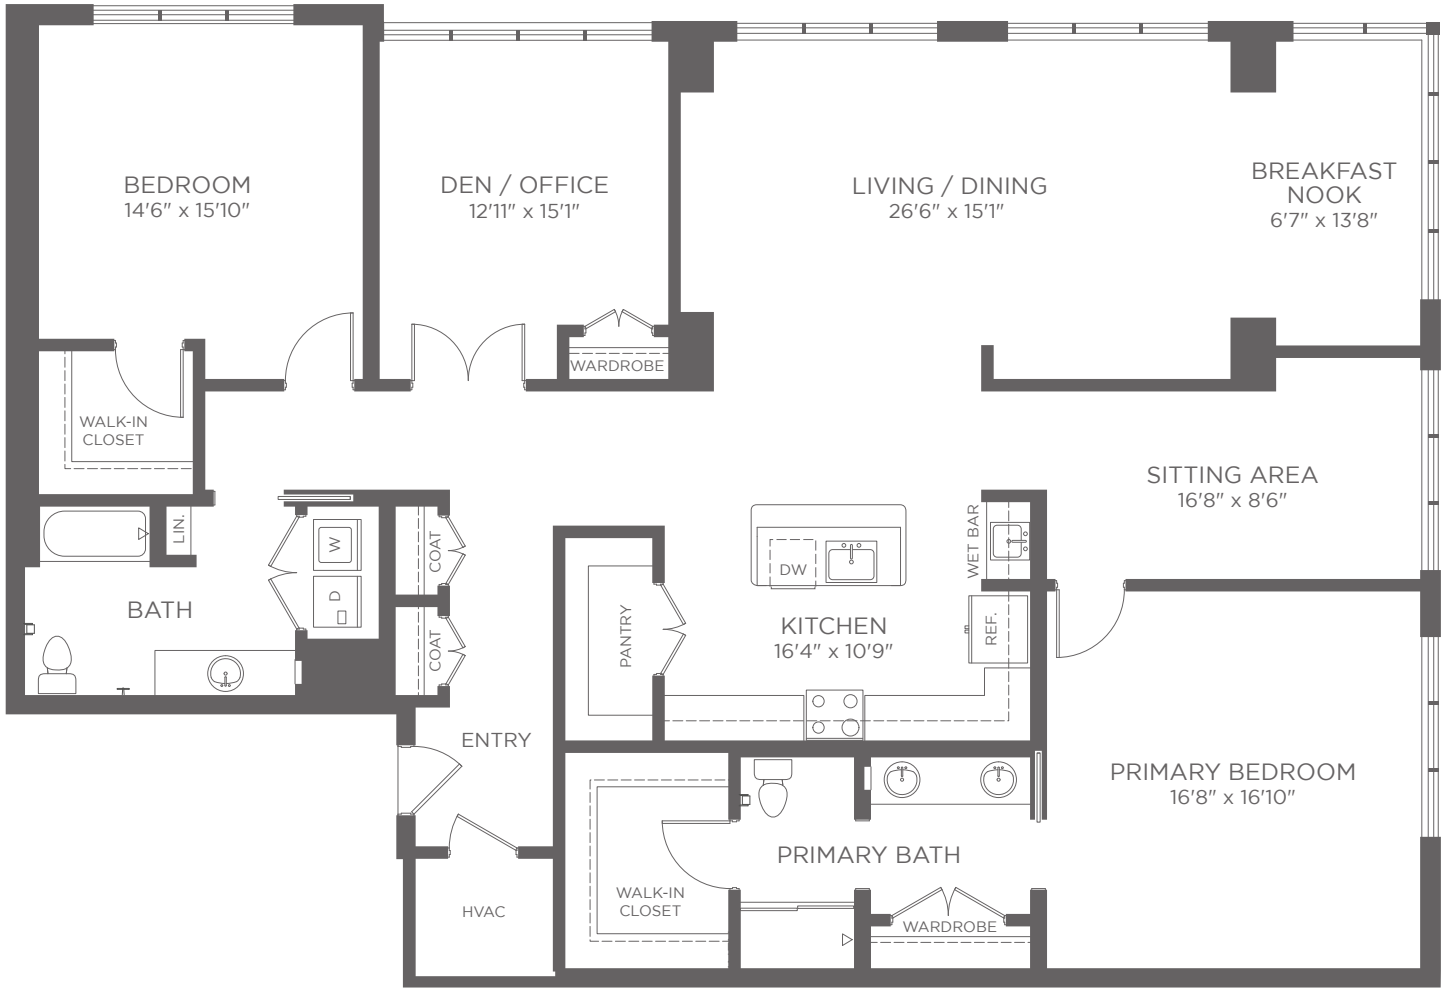

The Cardinal East
FLOOR PLAN
LEVEL 3 | INDEPENDENT LIVING

Club Level | 305
2 Bedroom, 2 Bath, Den/Office
Approximately 2,439 sf