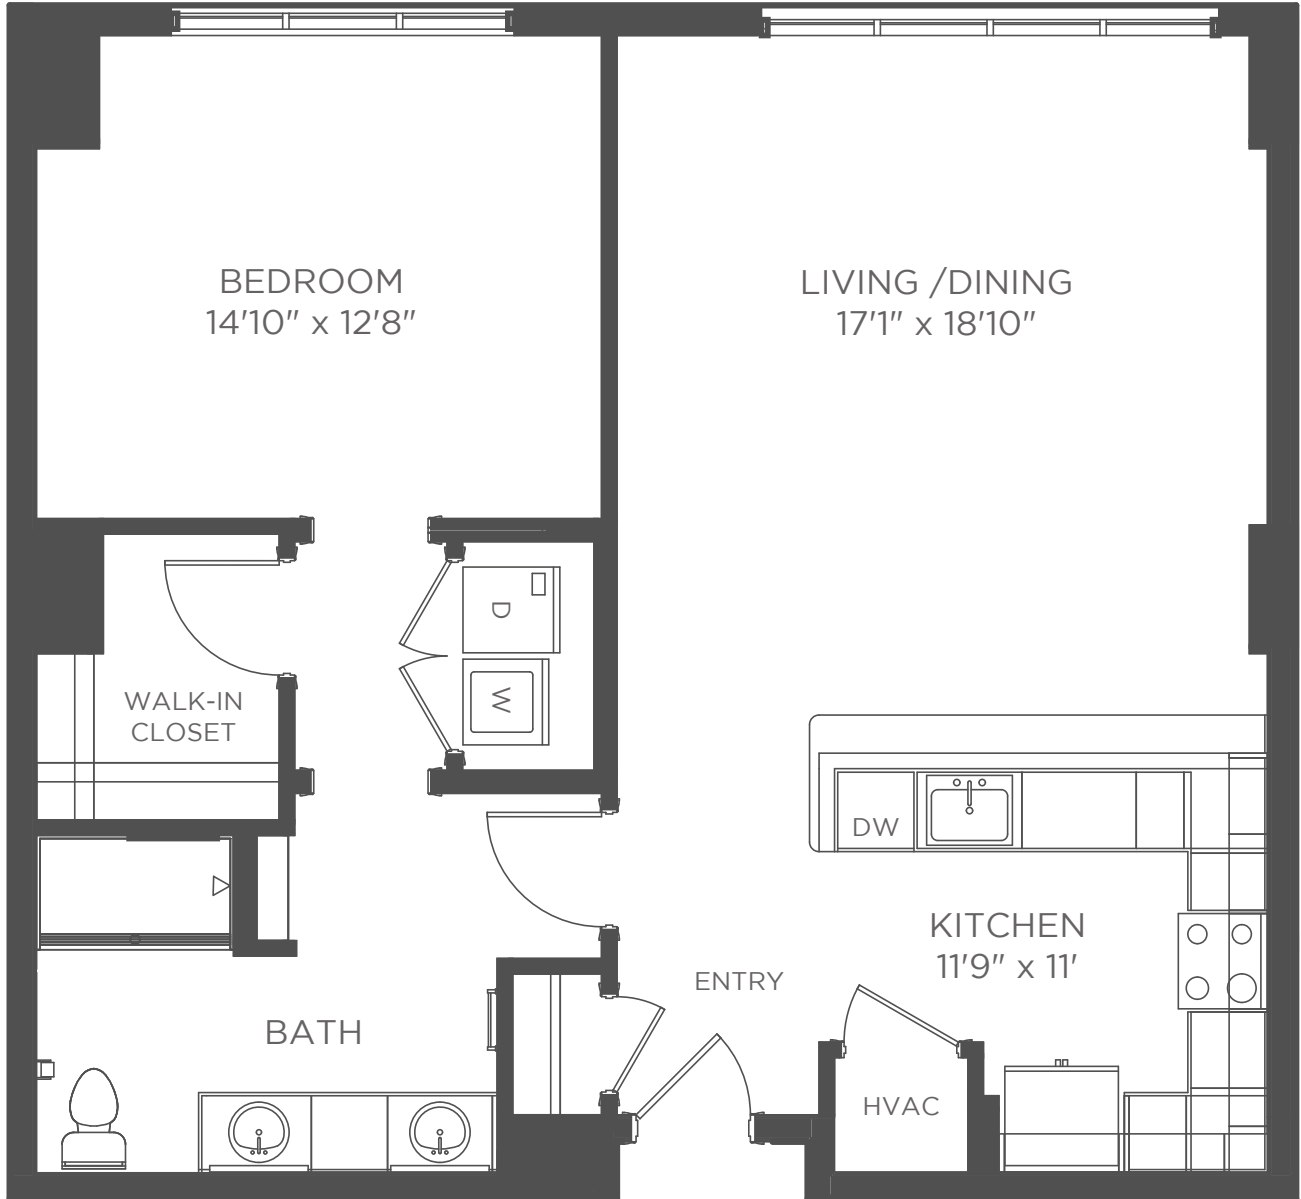

The Cardinal East
FLOOR PLAN
LEVEL 3 | INDEPENDENT LIVING

Club Level | 306

1 Bedroom, 1 Bath
Approximately 1,000 sf