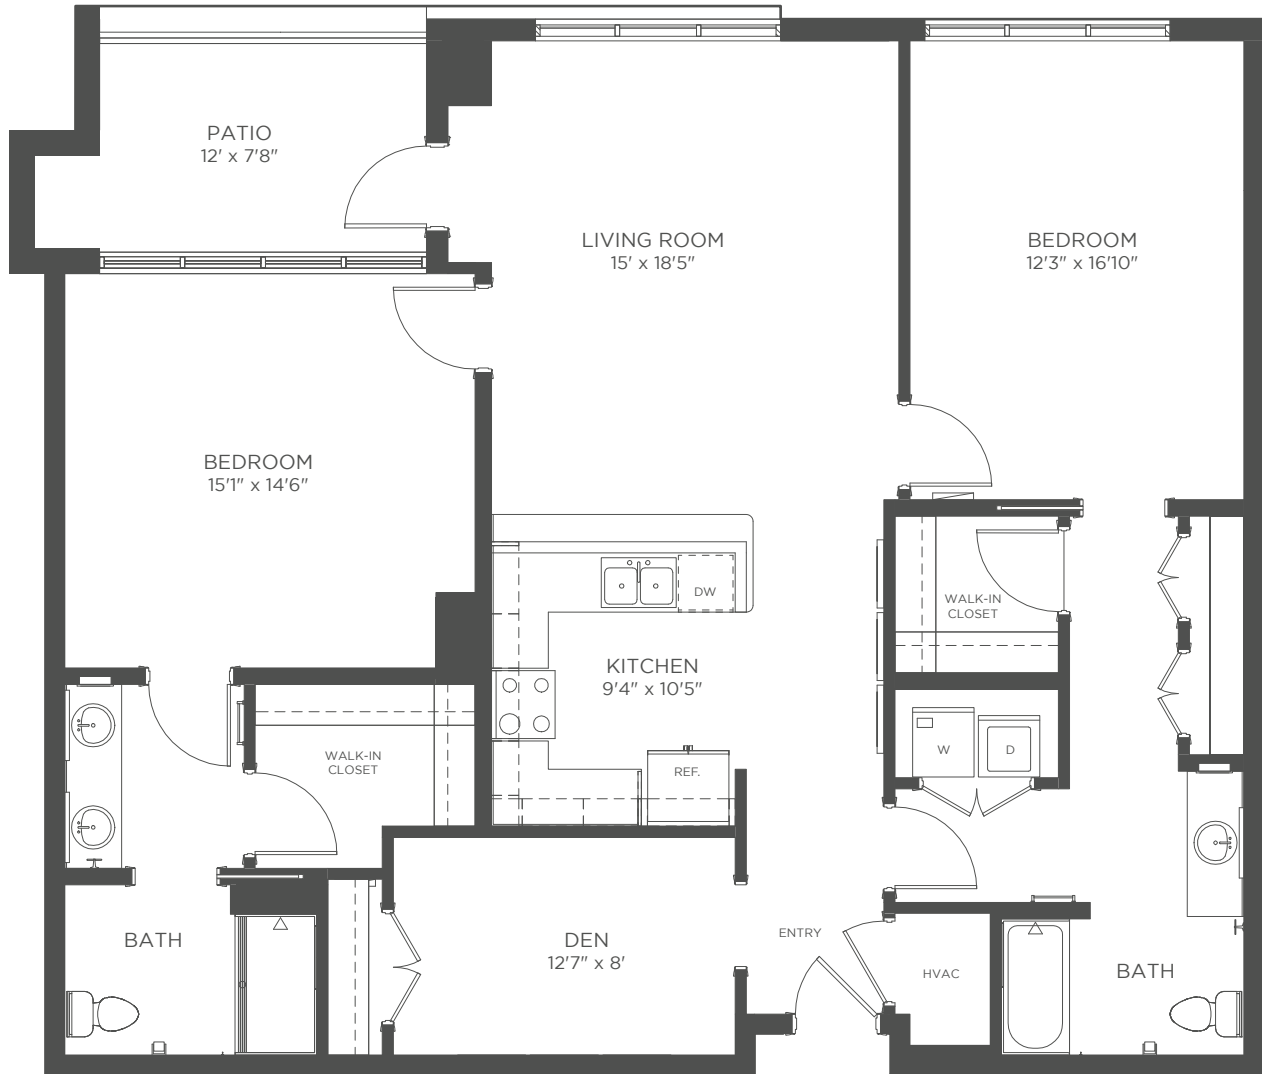

The Cardinal East
FLOOR PLAN
LEVEL 3 | INDEPENDENT LIVING

Club Level | 308

2 Bedroom, 2 Bath, Den

Approximately 1,543 sf

Square footage does not include balcony space.

Forbes TRAVEL GUIDE | 4030 Cardinal at North Hills St., Raleigh, NC 27609 | 984.204.8444 | lifeatthecardinal.com

THE CARDINAL
at North Hills

A KISCO SIGNATURE COMMUNITY