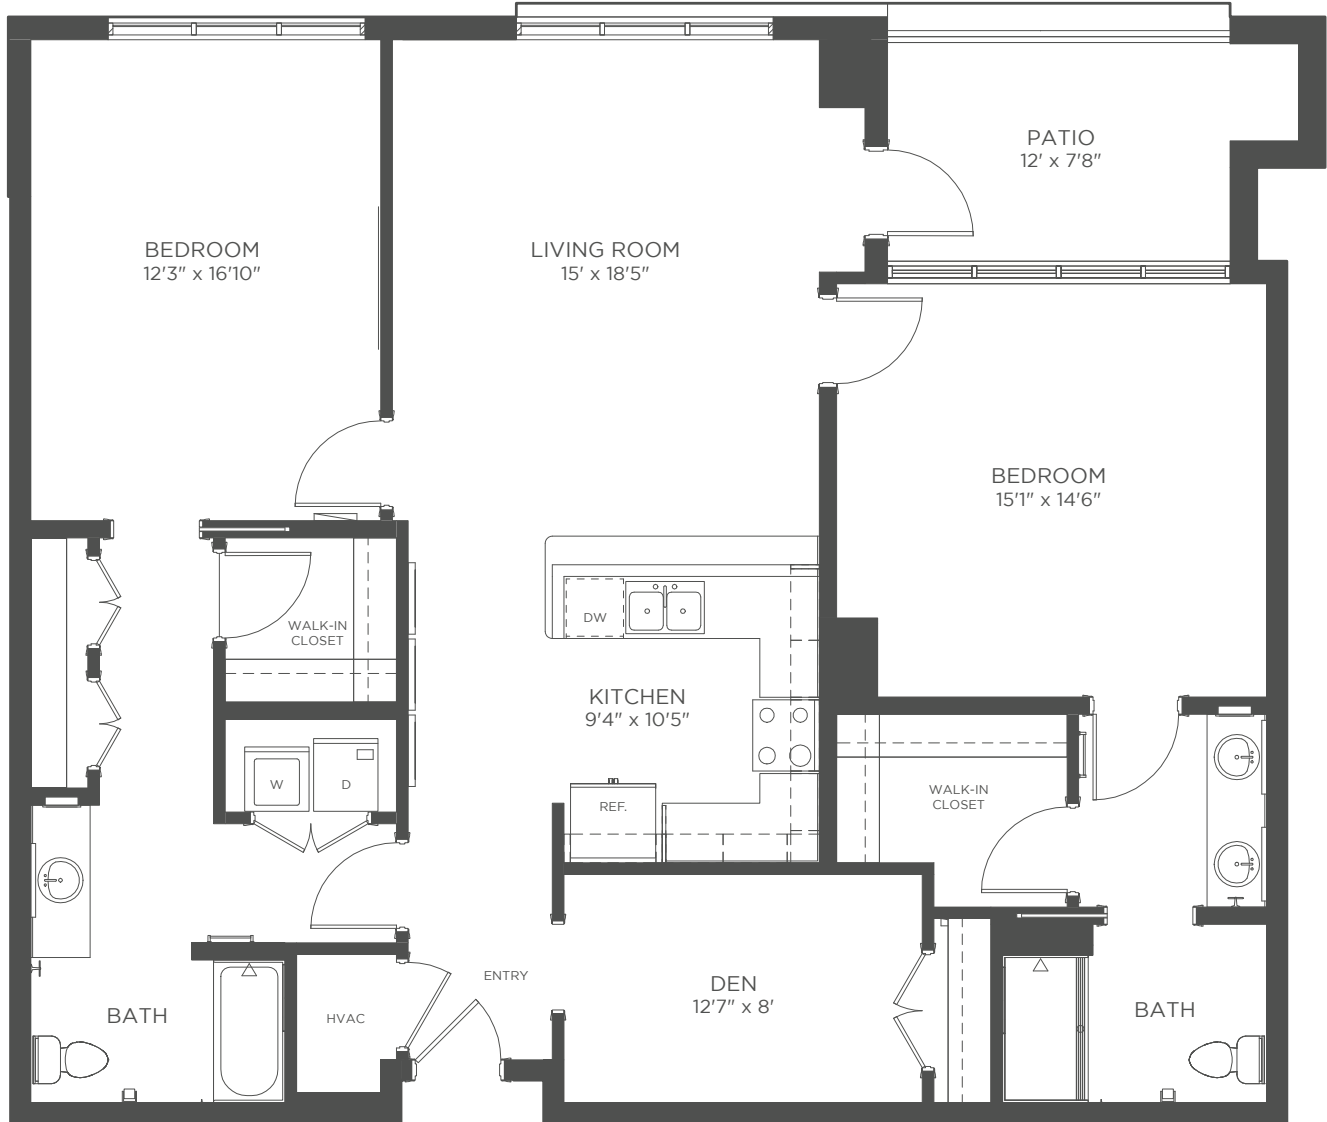

The Cardinal East
FLOOR PLAN
LEVEL 3 | INDEPENDENT LIVING

Club Level | 309

2 Bedroom, 2 Bath, Den

Approximately 1,543 sf

Square footage does not include patio space.

Forbes TRAVEL GUIDE | 4030 Cardinal at North Hills St., Raleigh, NC 27609 | 984.204.8444 | lifeatthecardinal.com

THE CARDINAL
at North Hills

A KISCO SIGNATURE COMMUNITY