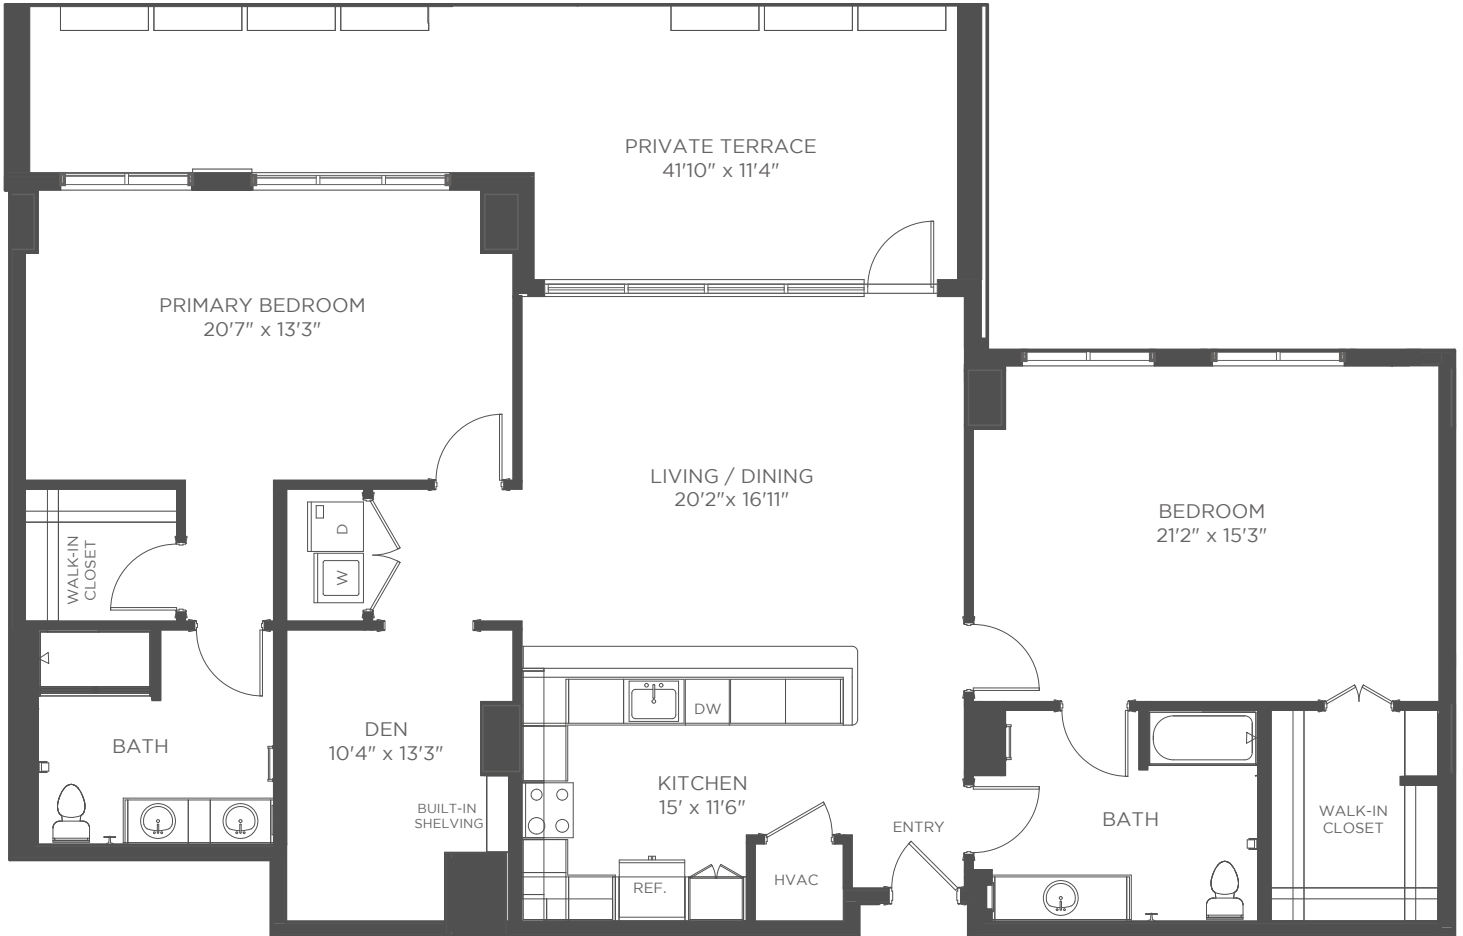

The Cardinal East
FLOOR PLAN
LEVEL 3 | INDEPENDENT LIVING

Club Level | 310
2 Bedroom, 2 Bath, Den
Approximately 1,883 sf