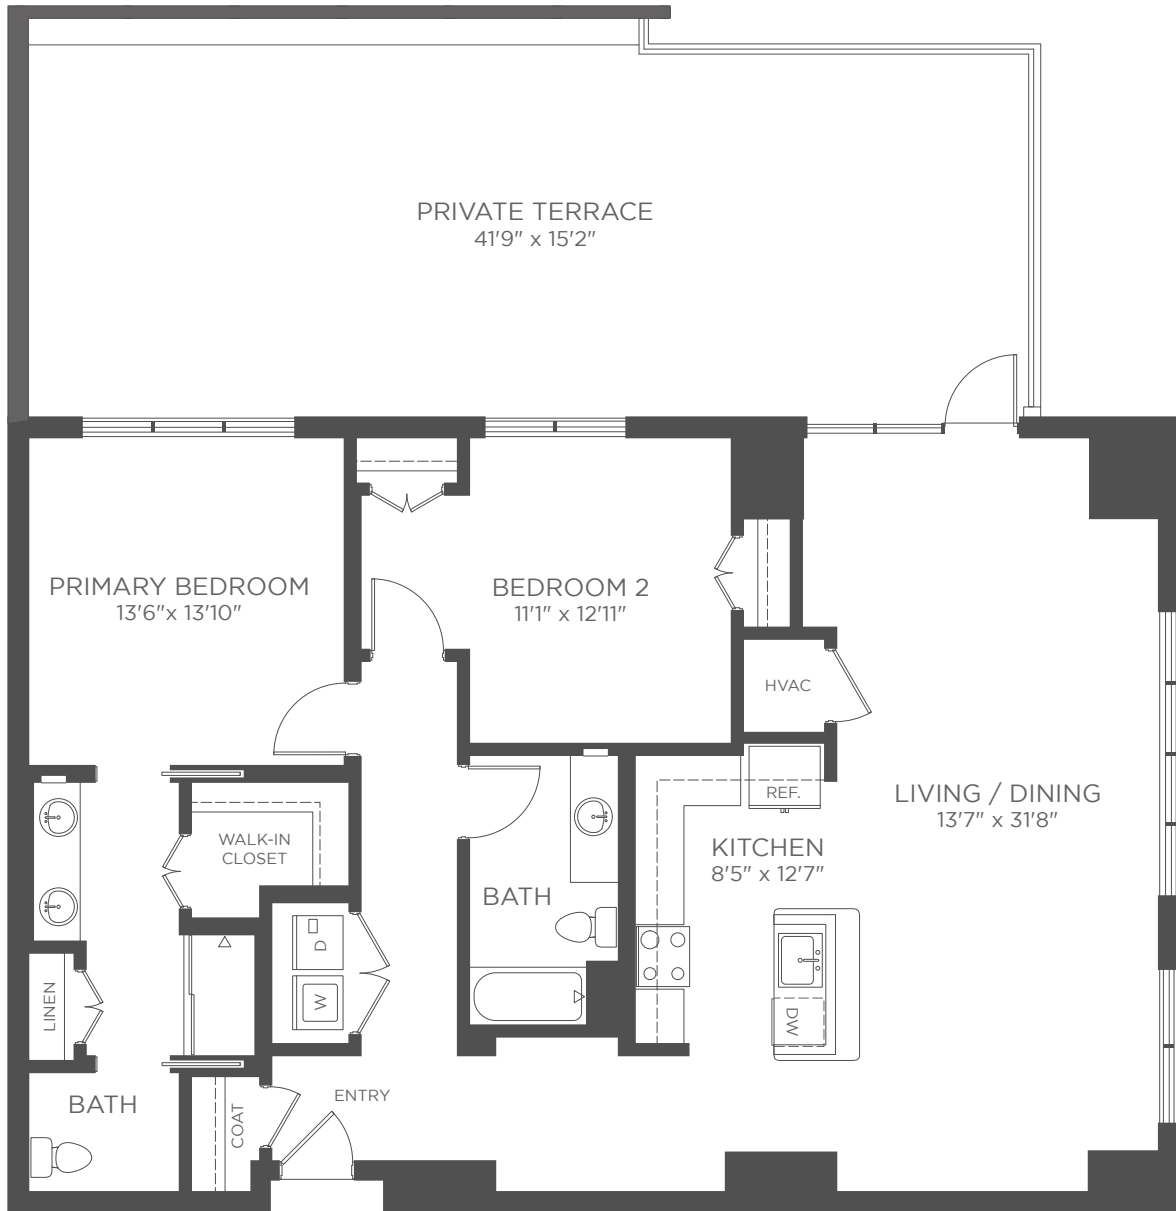

The Cardinal East
FLOOR PLAN
LEVEL 3 | INDEPENDENT LIVING

Club Level | 312

2 Bedroom, 2 Bath

Approximately 1,575 sf