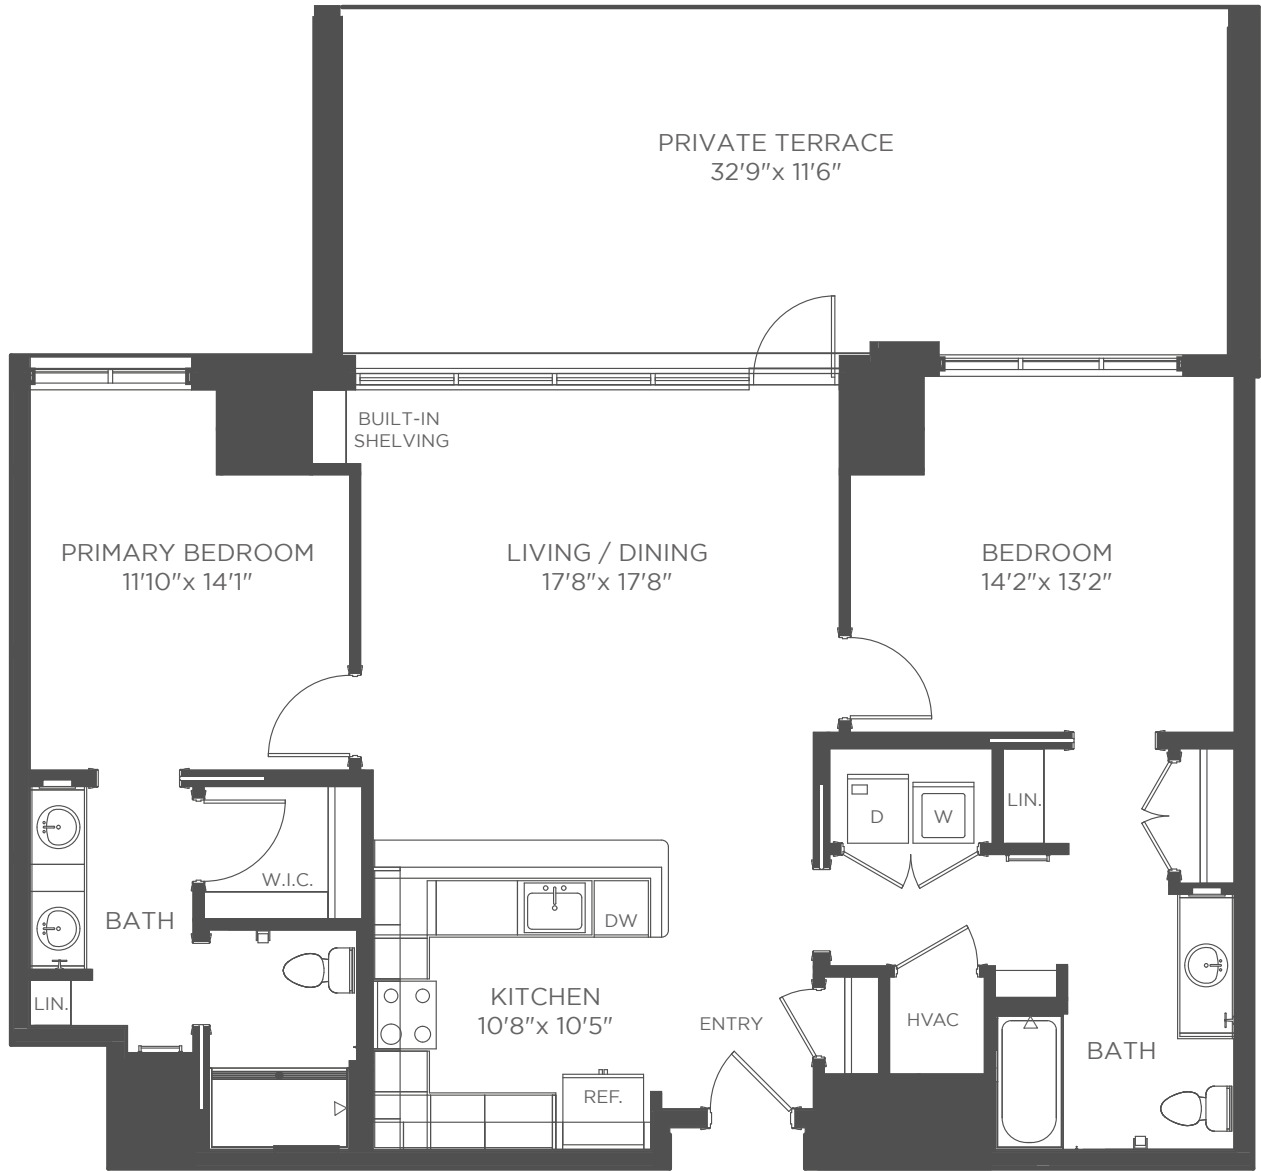

The Cardinal East
FLOOR PLAN
LEVEL 3 | INDEPENDENT LIVING

Club Level | 313

2 Bedroom, 2 Bath

Approximately 1,284 sf