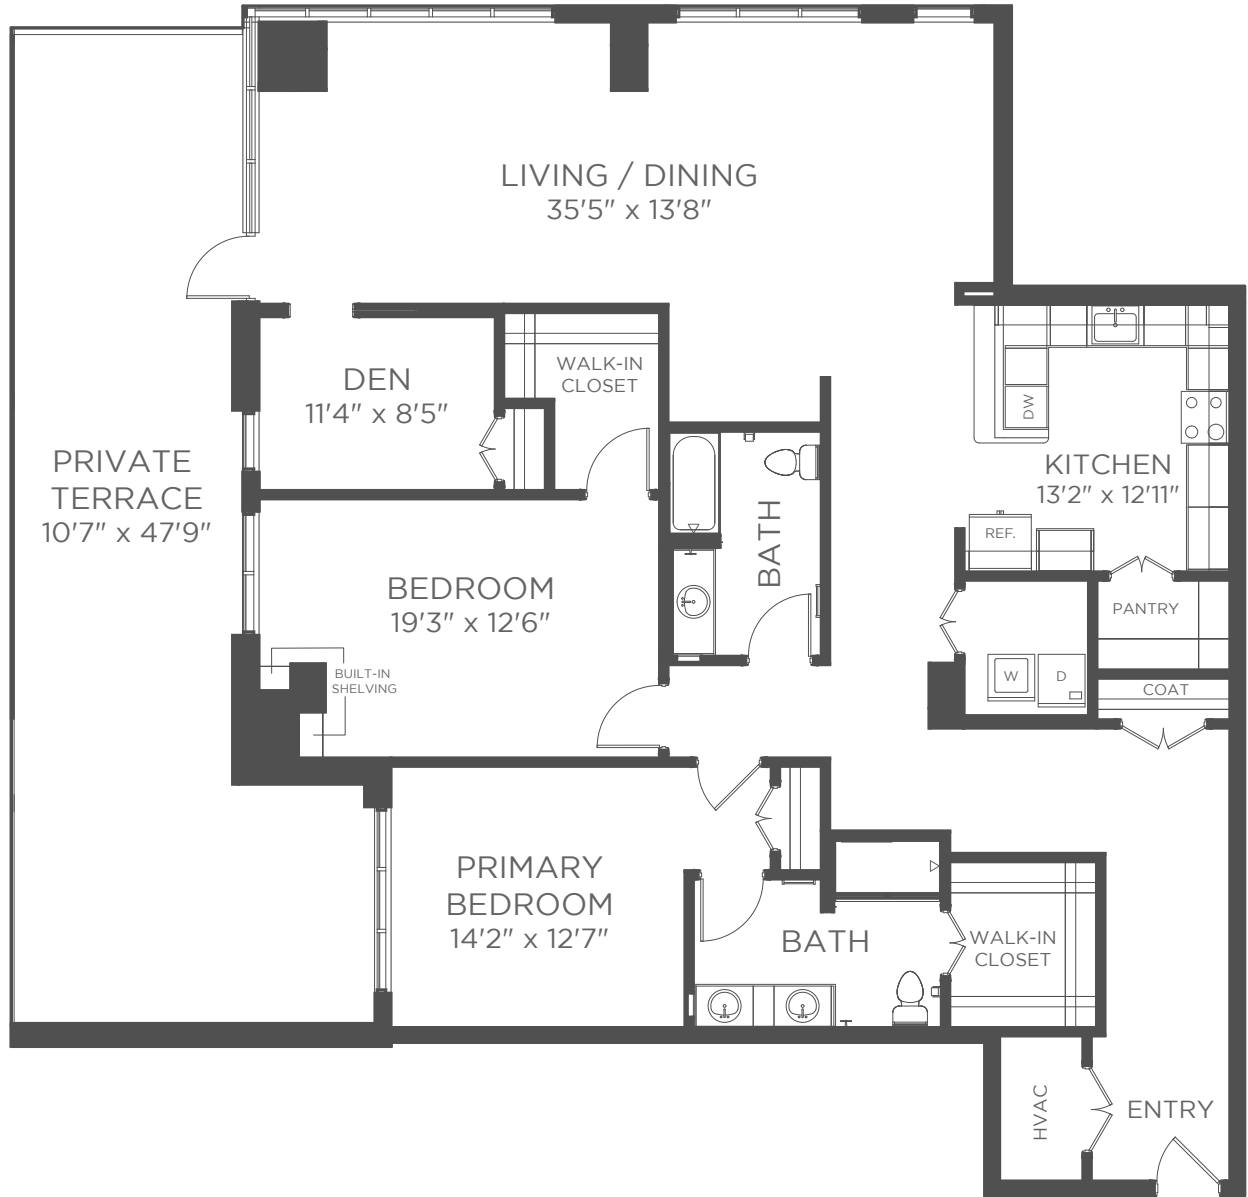

The Cardinal East
FLOOR PLAN
LEVEL 3 | INDEPENDENT LIVING

Club Level | 314
2 Bedroom, 2 Bath, Den
Approximately 2,199 sf