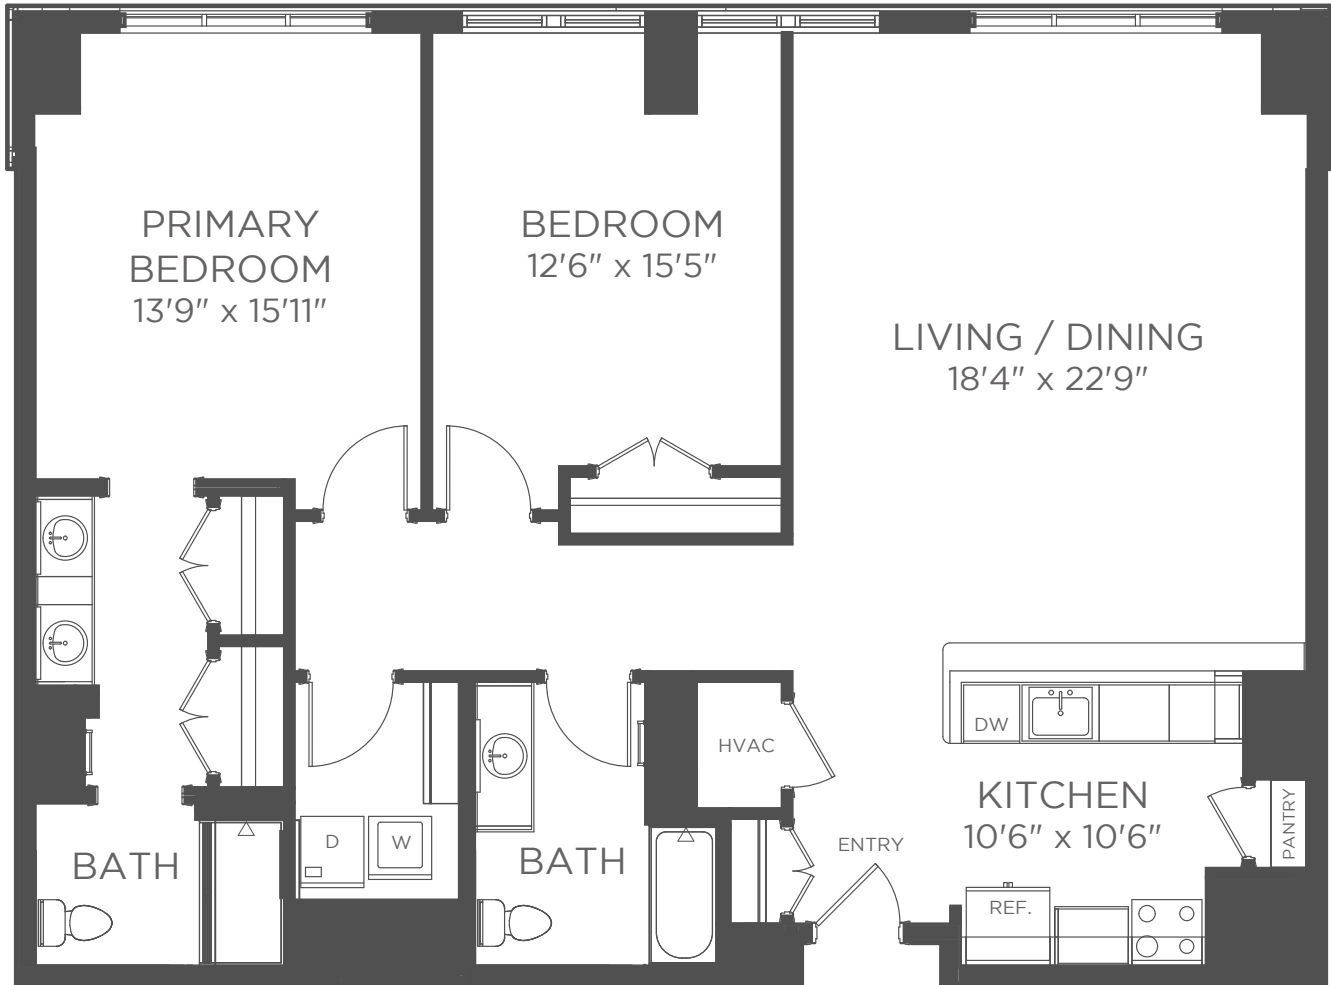

The Cardinal East
FLOOR PLAN
INDEPENDENT LIVING

Galloway
2 Bedroom, 2 Bath
Approximately 1,537 sf