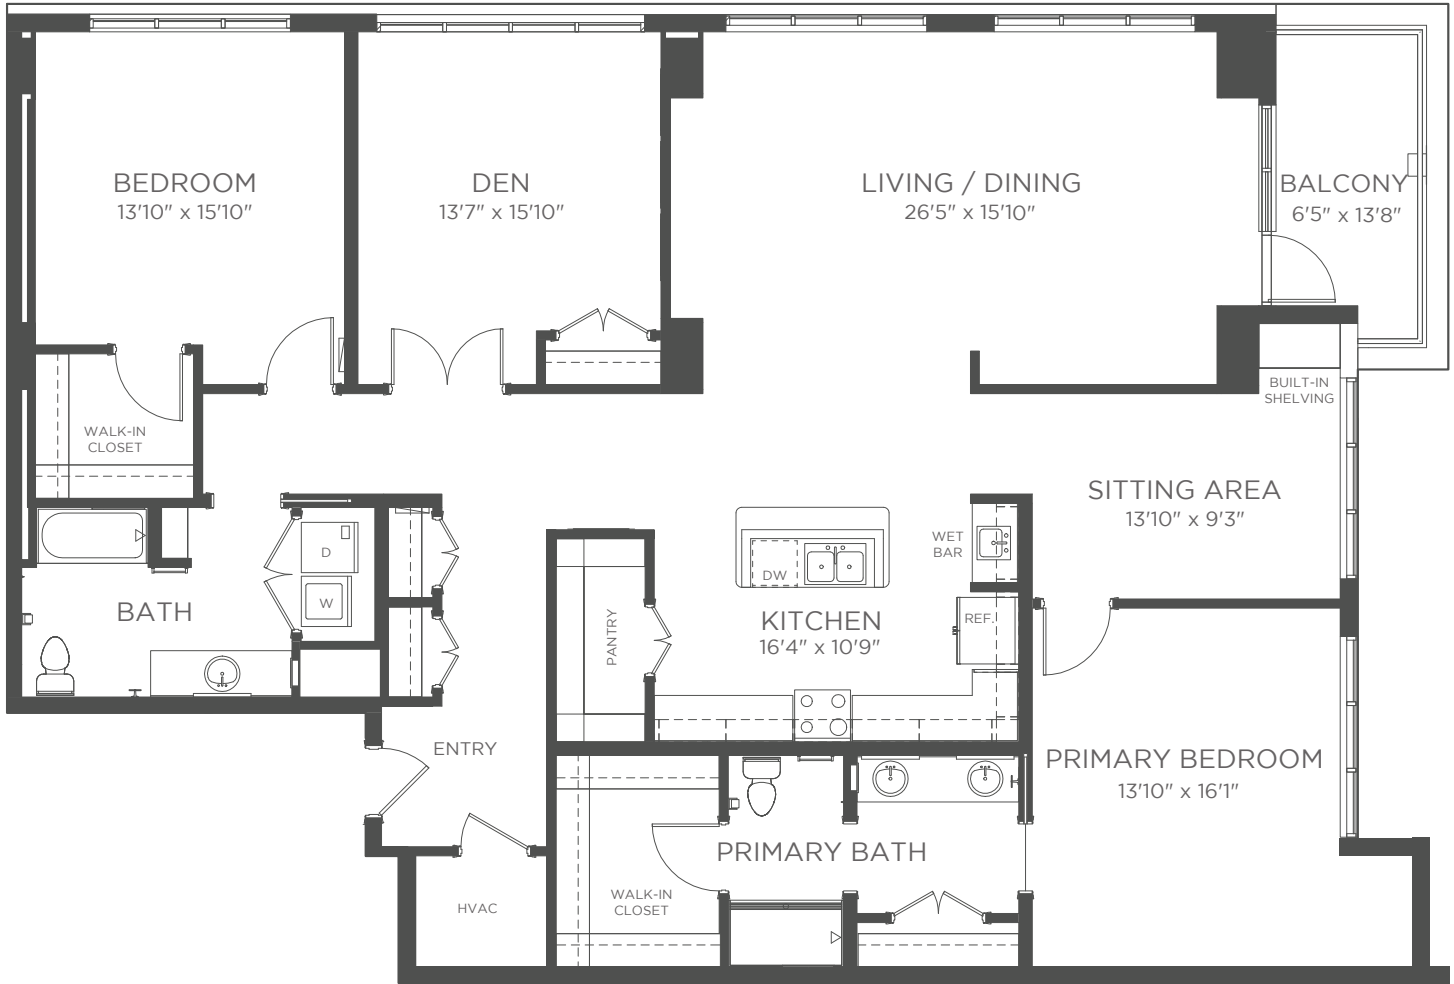

The Cardinal East
FLOOR PLAN
INDEPENDENT LIVING

Lennox
2 Bedroom, 2 Bath, Den
Approximately 2,297 sf

Square footage does not include balcony space.