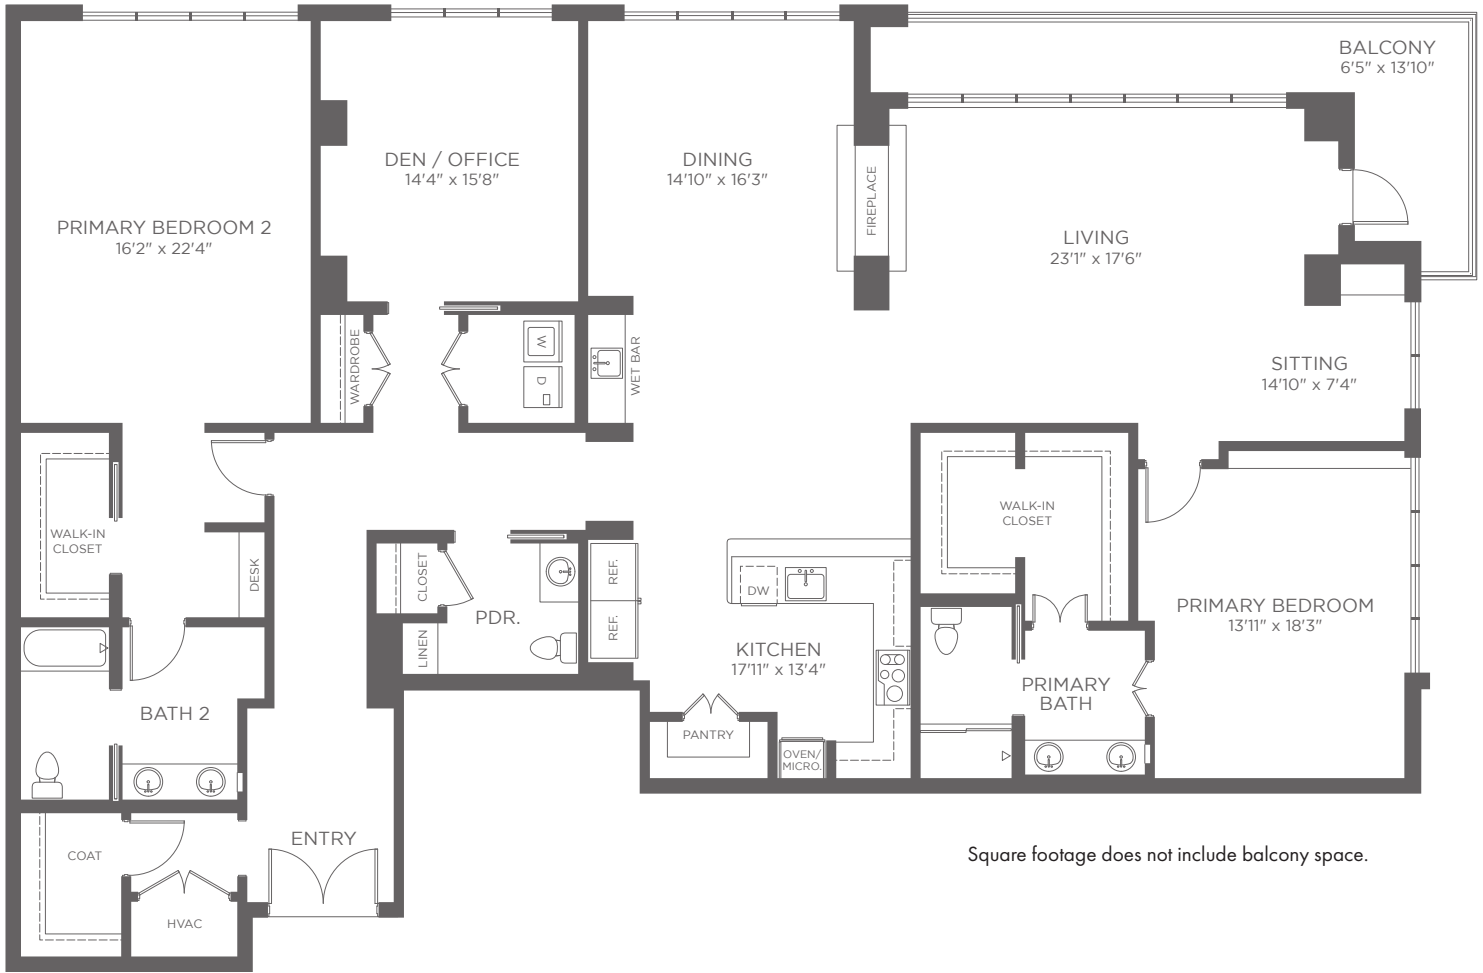

The Cardinal East
FLOOR PLAN
LEVEL 19 | INDEPENDENT LIVING

Penthouse | 1902

2 Bedroom, 2½ Bath, Den

Approximately 3,252 sf

Square footage does not include balcony space.