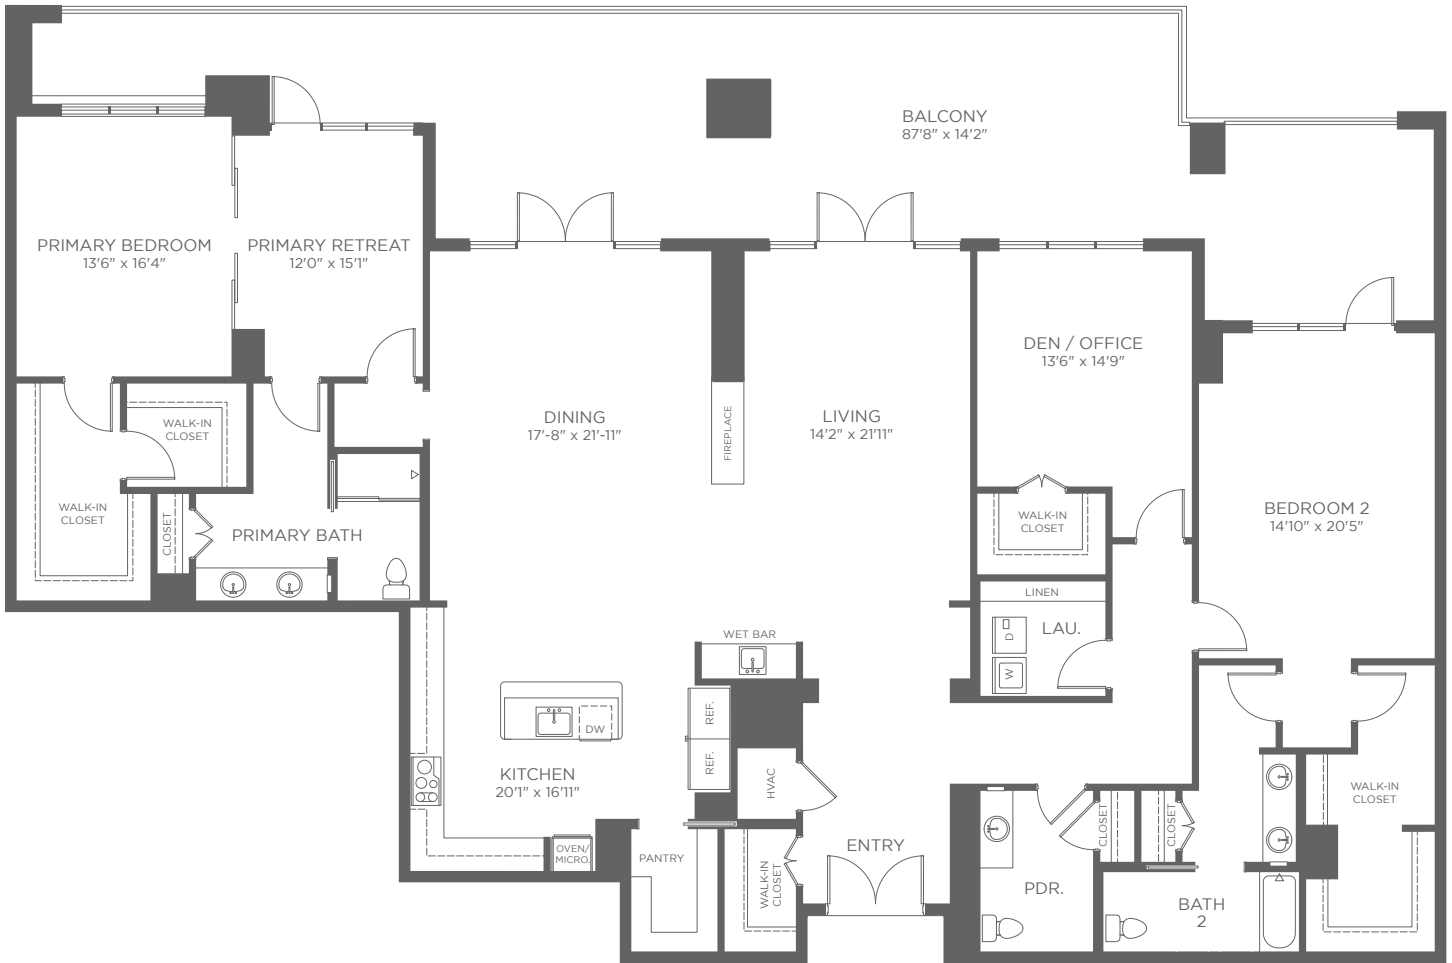

The Cardinal East
FLOOR PLAN
LEVEL 19 | INDEPENDENT LIVING

Penthouse | 1903
2 Bedroom, 2½ Bath, Den
Approximately 3,511 sf

Square footage does not include balcony space.