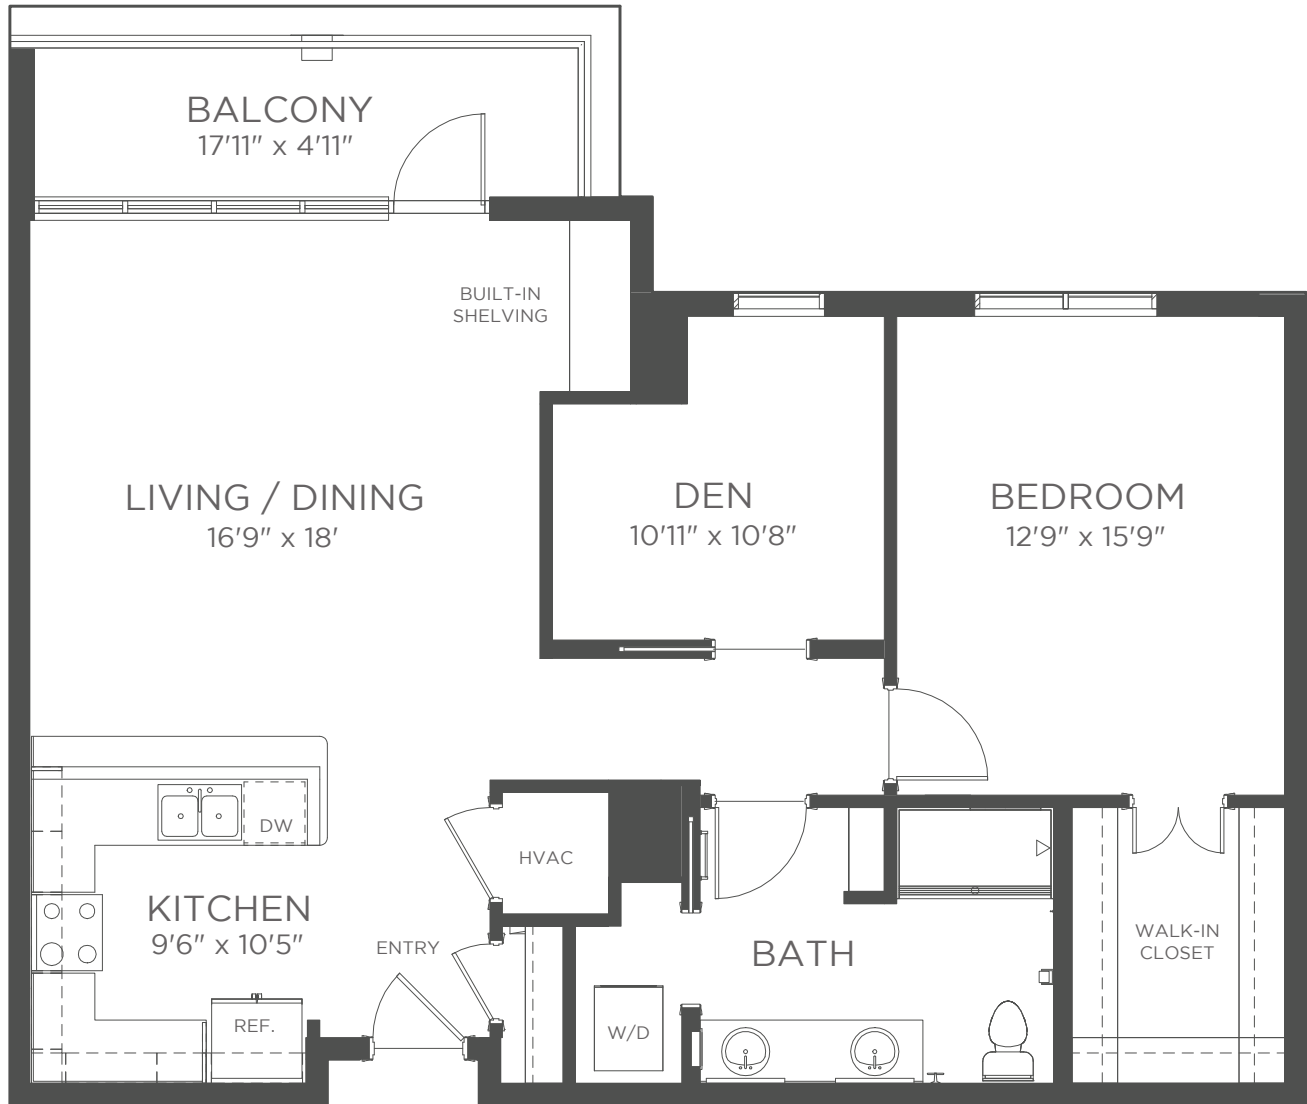

The Cardinal East
FLOOR PLAN
INDEPENDENT LIVING

Richmond
1 Bedroom, 1 Bath, Den
Approximately 1,146 sf

Square footage does not include balcony space.

Forbes TRAVEL GUIDE | 4030 Cardinal at North Hills St., Raleigh, NC 27609 | 984.204.8444 | lifeatthecardinal.com

THE CARDINAL
at North Hills

A KISCO SIGNATURE COMMUNITY