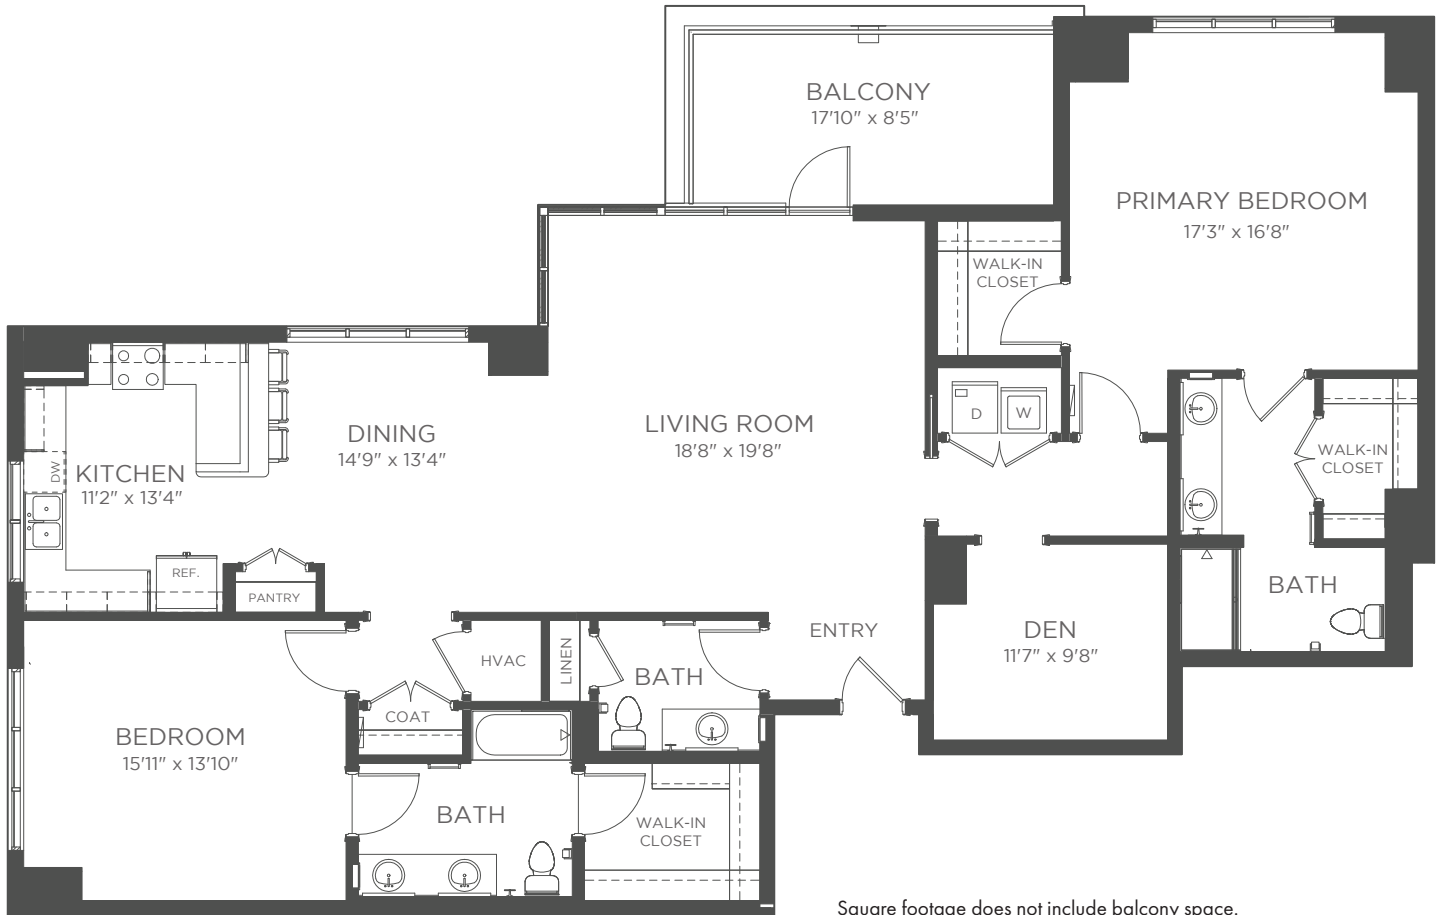

The Cardinal East
FLOOR PLAN
INDEPENDENT LIVING

Whitaker
2 Bedroom, 2½ Bath, Den
Approximately 2,097 sf