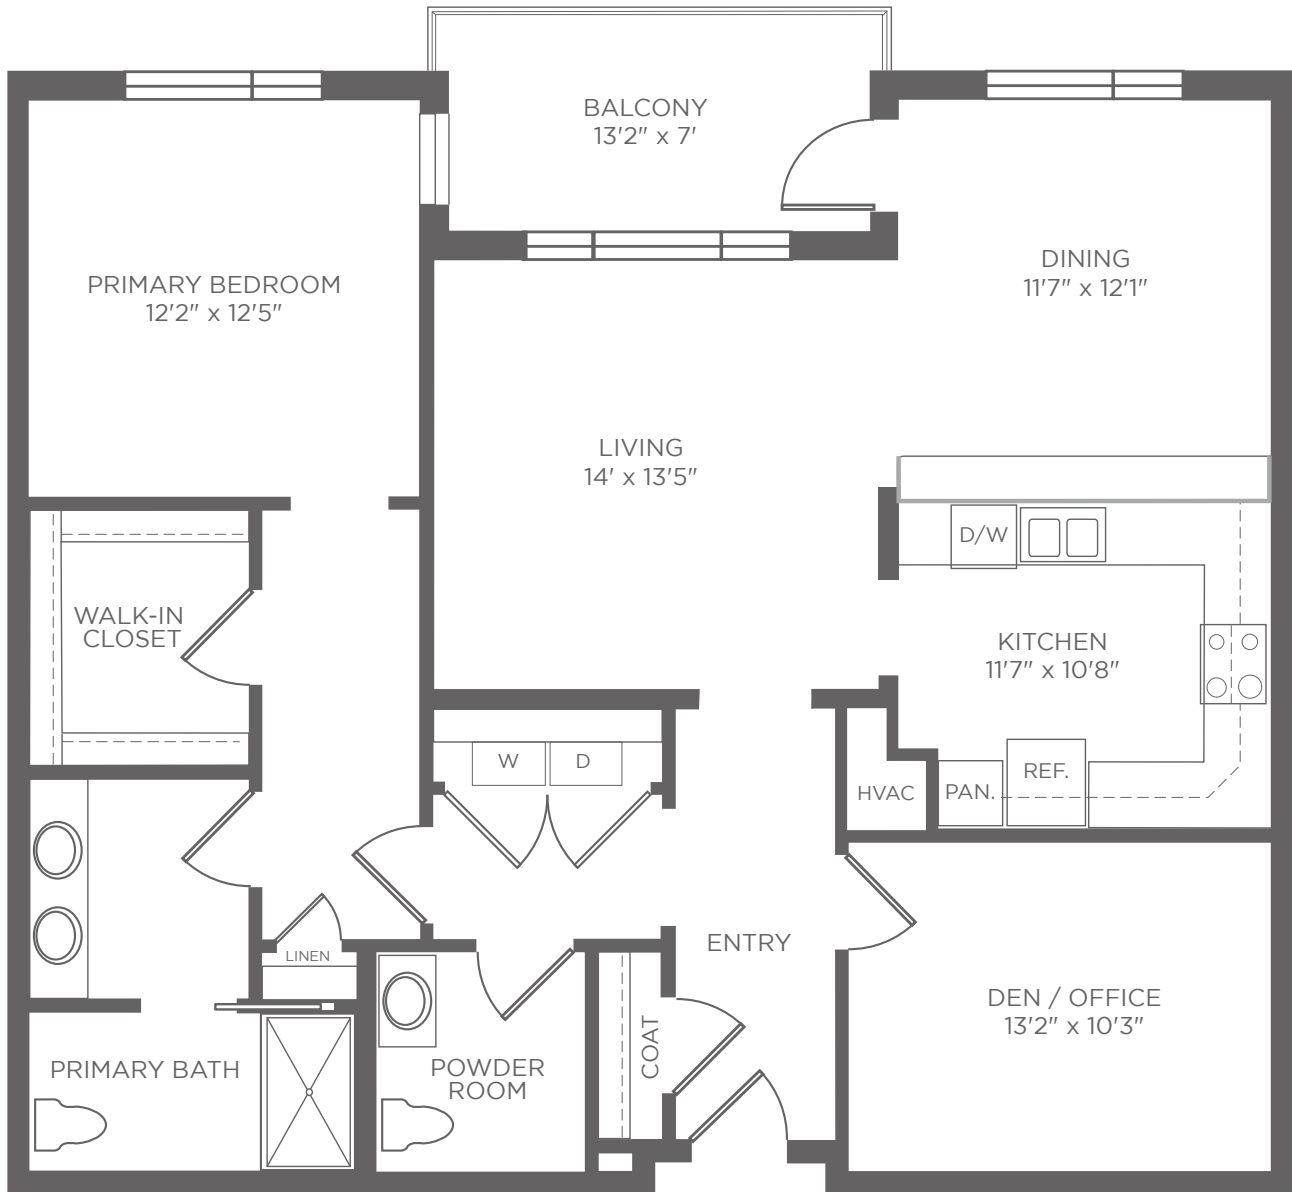

The Cardinal North | South
FLOOR PLAN
INDEPENDENT LIVING

Cameron | D
1 Bedroom, 1½ Bath, Den
Approximately 1,220 sf

Square footage does not include balcony space.