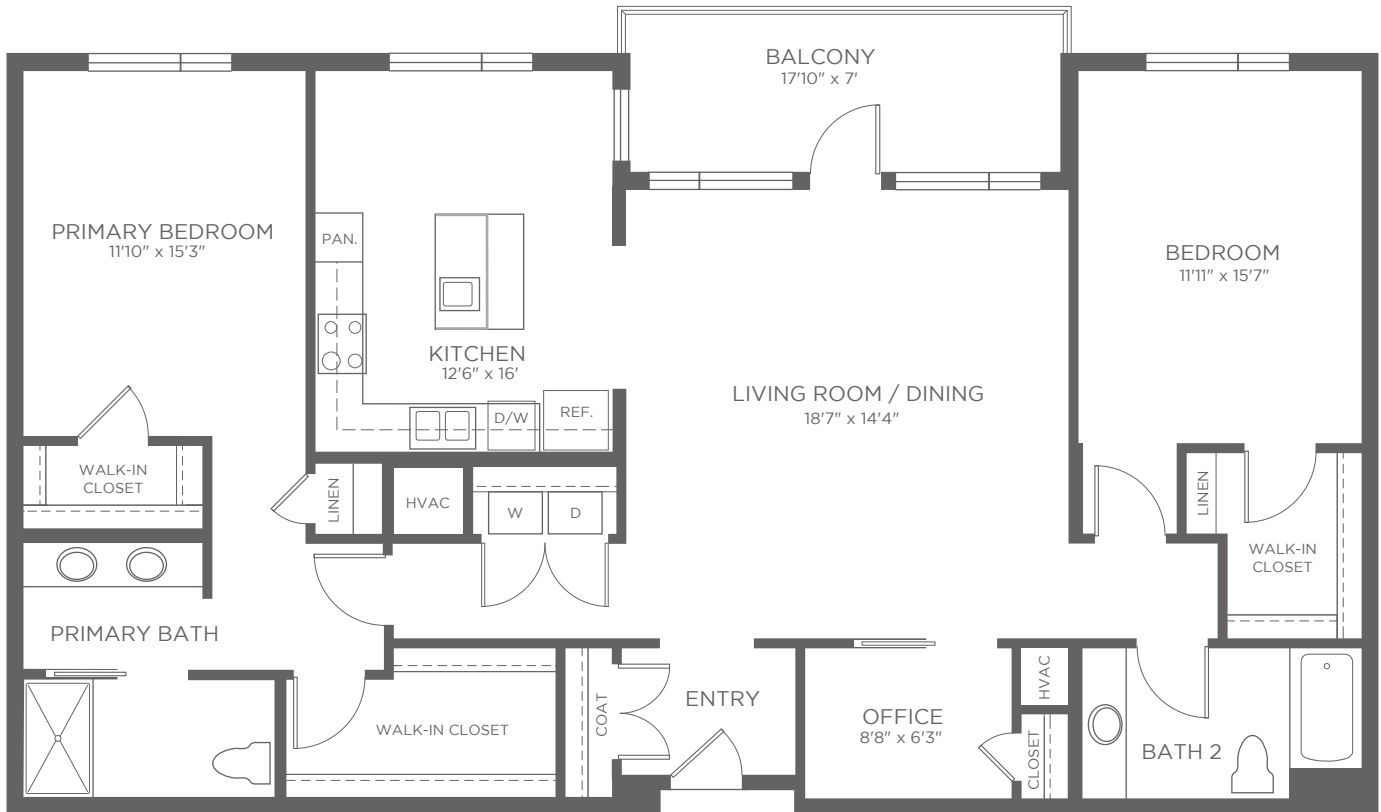

The Cardinal North | South
FLOOR PLAN
INDEPENDENT LIVING

Churchill | H
2 Bedroom, 2 Bath, Den
Approximately 1,720 sf

Square footage does not include balcony space.

Forbes TRAVEL GUIDE | 4030 Cardinal at North Hills St., Raleigh, NC 27609 | 984.204.8444 | lifeatthecardinal.com

THE CARDINAL
at North Hills

A KISCO SIGNATURE COMMUNITY