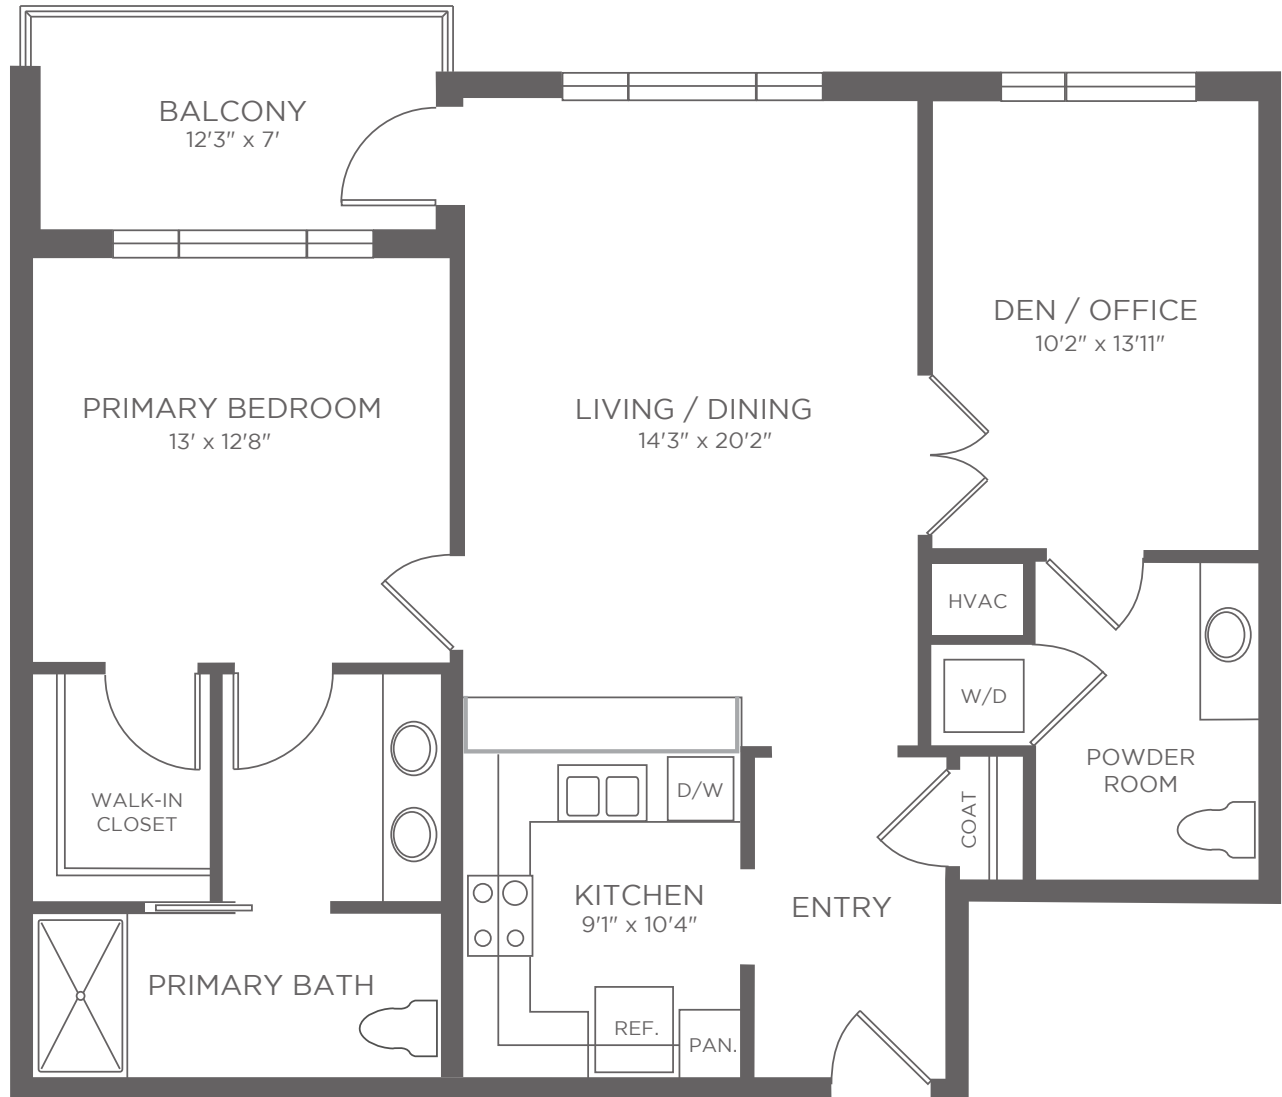

The Cardinal North | South
FLOOR PLAN
INDEPENDENT LIVING

Dawson | C
1 Bedroom, 1½ Bath, Den
Approximately 1,110 sf

Square footage does not include balcony space.