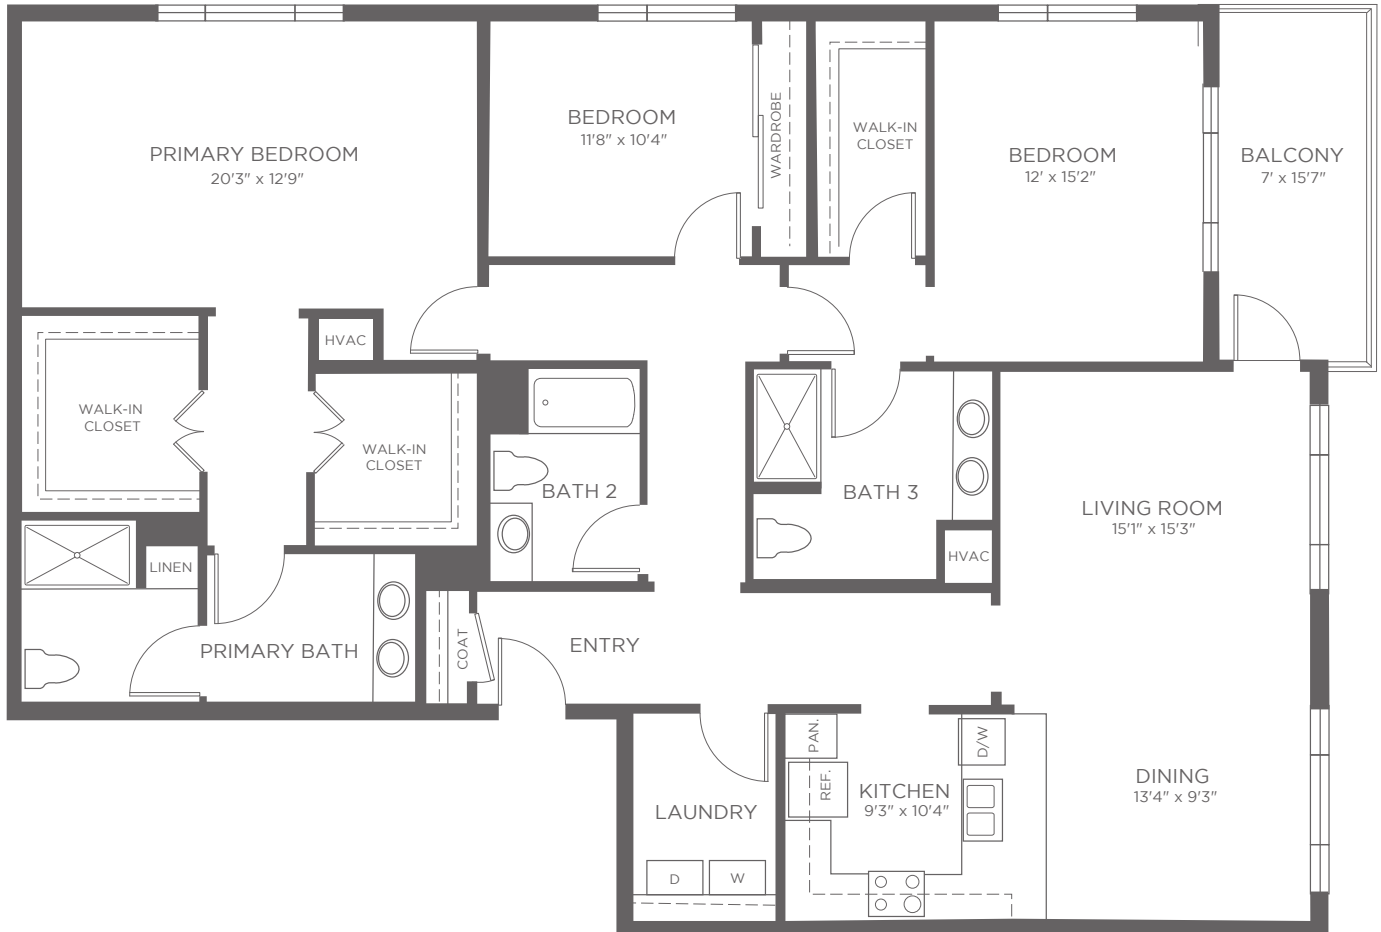

The Cardinal North | South
FLOOR PLAN
INDEPENDENT LIVING

Edenton | I
3 Bedroom, 3 Bath
Approximately 2,080 sf

Square footage does not include balcony space.