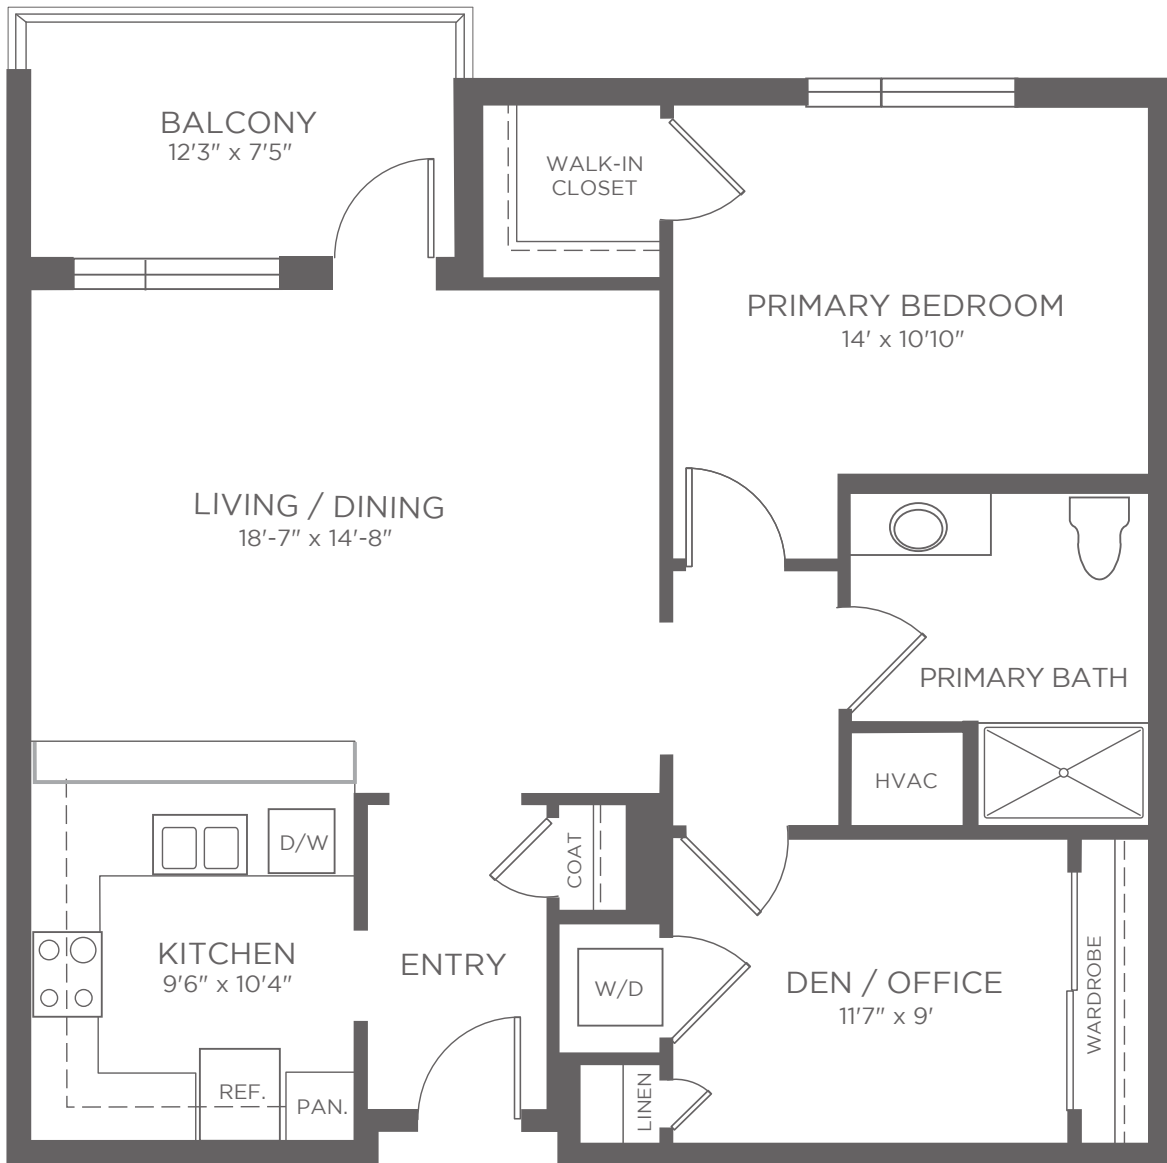

The Cardinal North | South
FLOOR PLAN
INDEPENDENT LIVING

Glenwood | B
1 Bedroom, 1 Bath, Den
Approximately 950 sf

Square footage does not include balcony space.