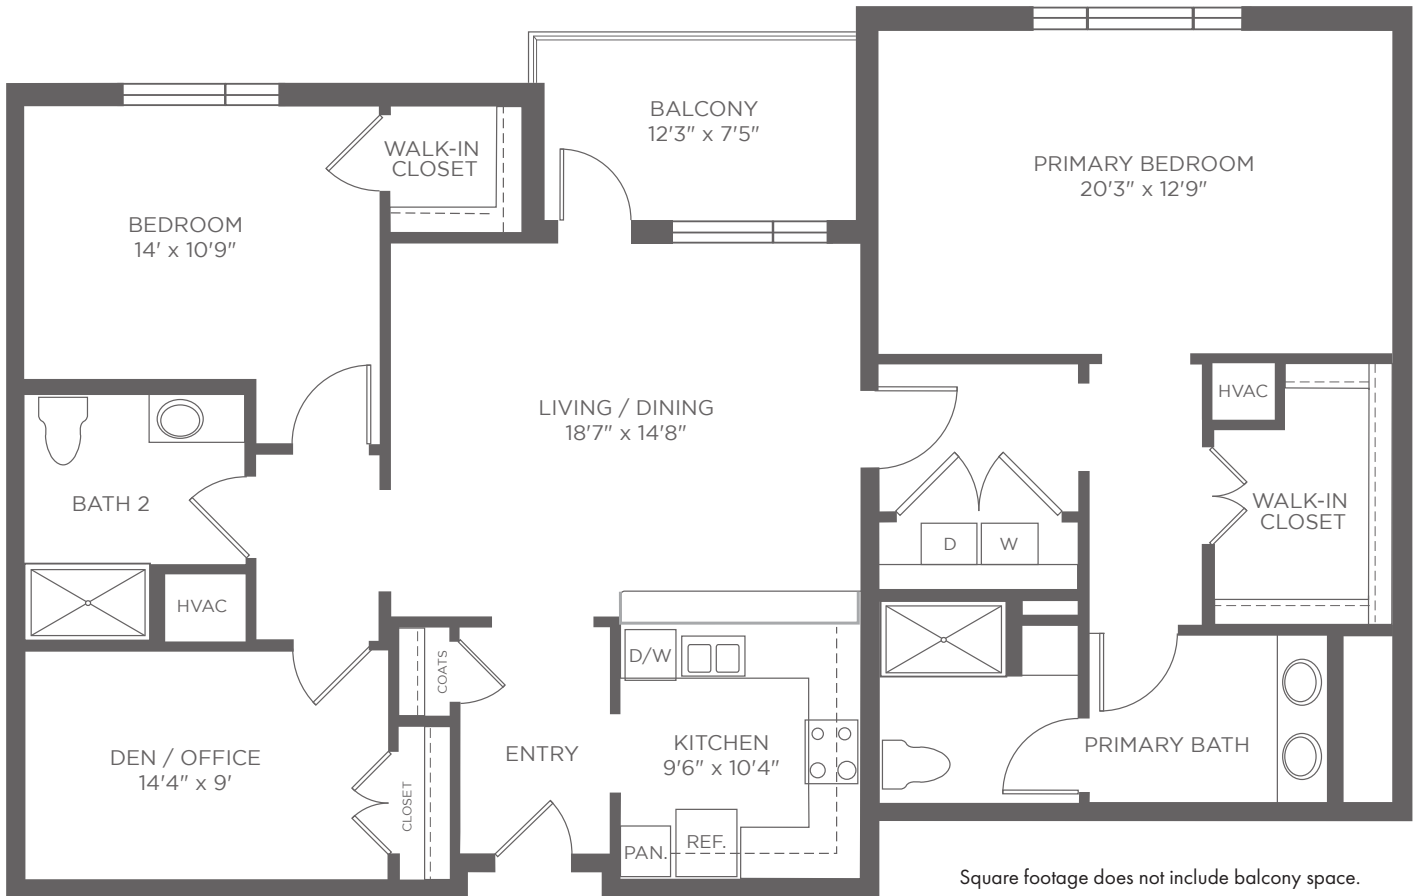

The Cardinal North | South
FLOOR PLAN
INDEPENDENT LIVING

Granville | K
2 Bedroom, 2 Bath, Den
Approximately 1,610 sf