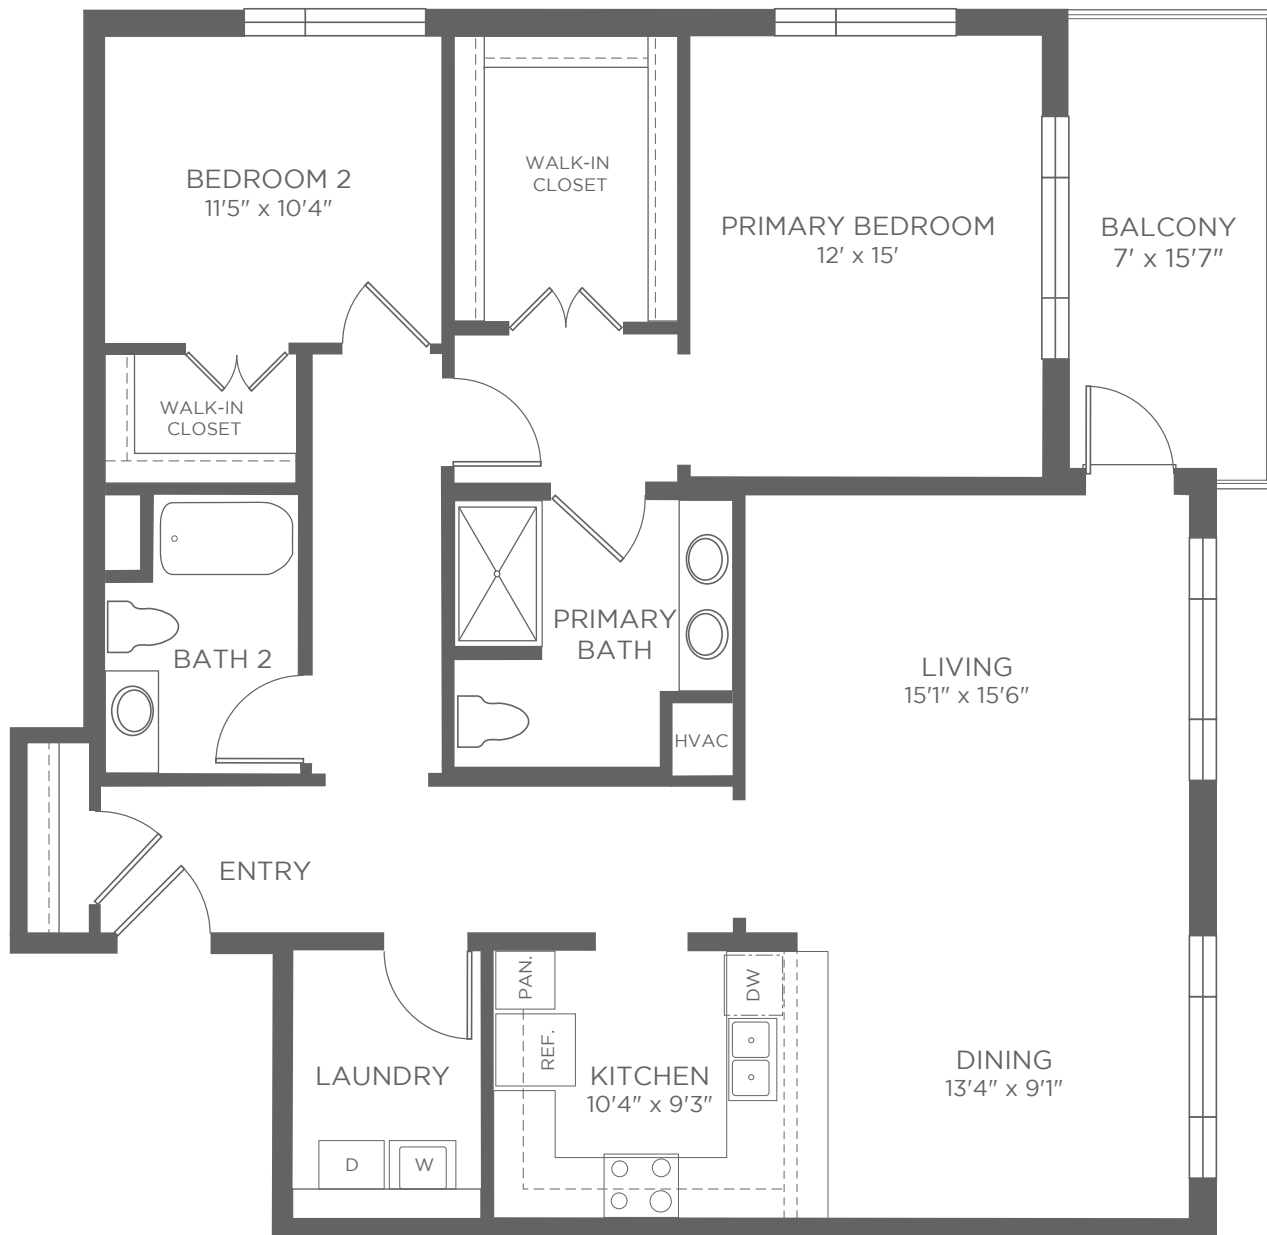

The Cardinal North | South
FLOOR PLAN
INDEPENDENT LIVING

Hillsborough | J

2 Bedroom, 2 Bath
Approximately 1,375 sf

Square footage does not include balcony space.

Forbes TRAVEL GUIDE | 4030 Cardinal at North Hills St., Raleigh, NC 27609 | 984.204.8444 | lifeatthecardinal.com

THE CARDINAL
at North Hills

A KISCO SIGNATURE COMMUNITY