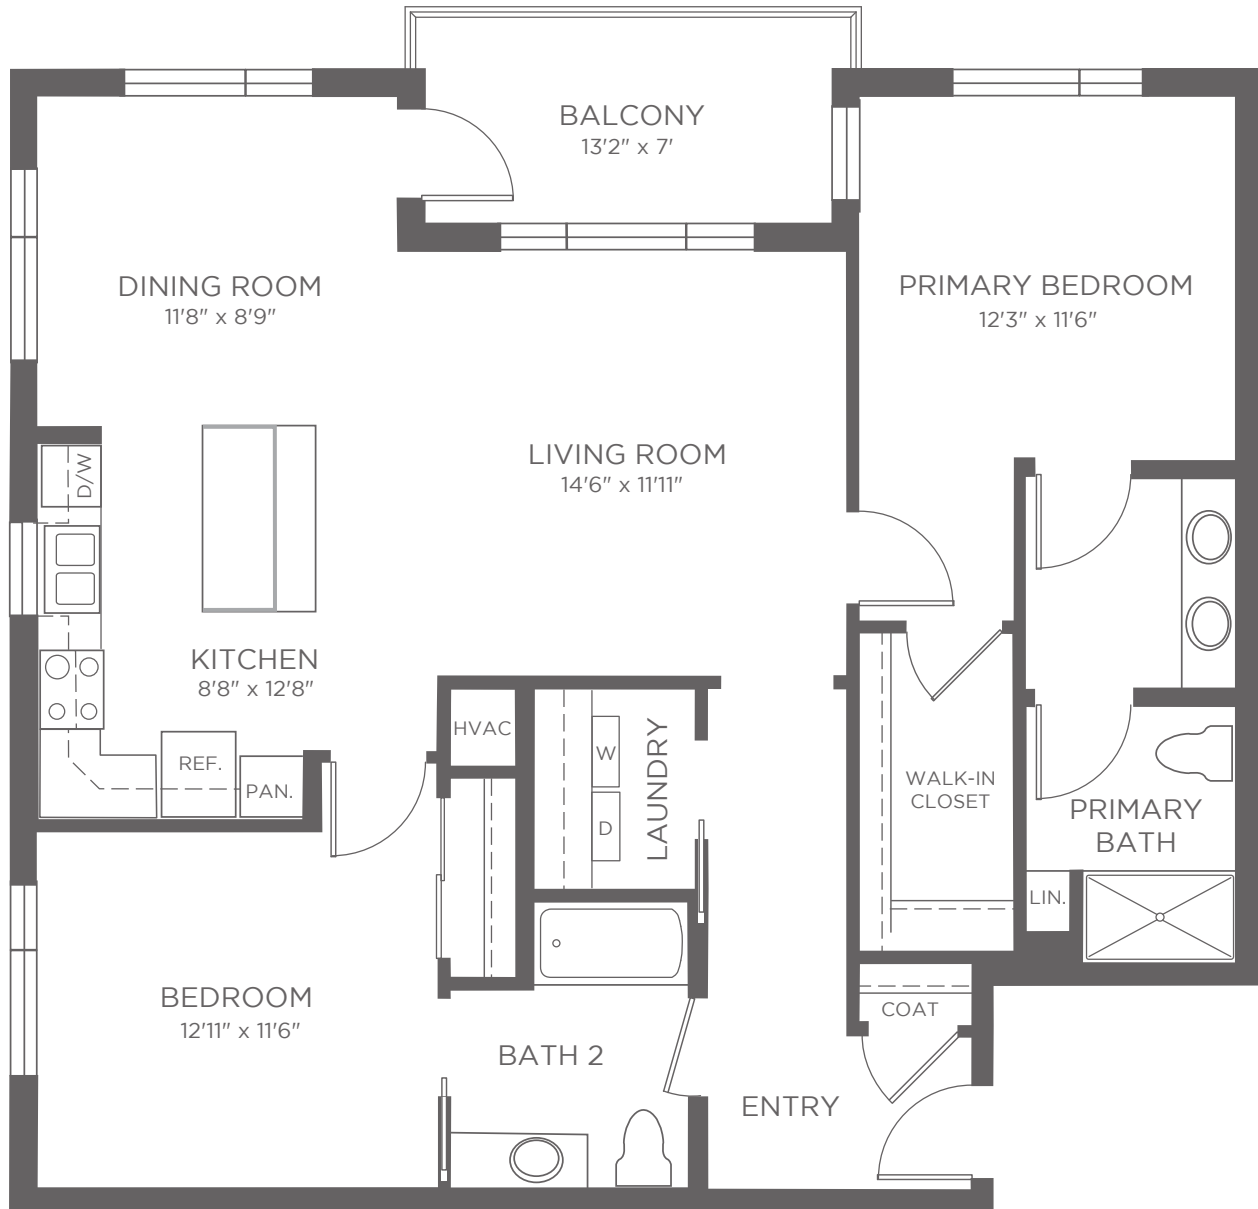

The Cardinal North | South
FLOOR PLAN
INDEPENDENT LIVING

Marlowe | F
2 Bedroom, 2 Bath
Approximately 1,265 sf

Square footage does not include balcony space.