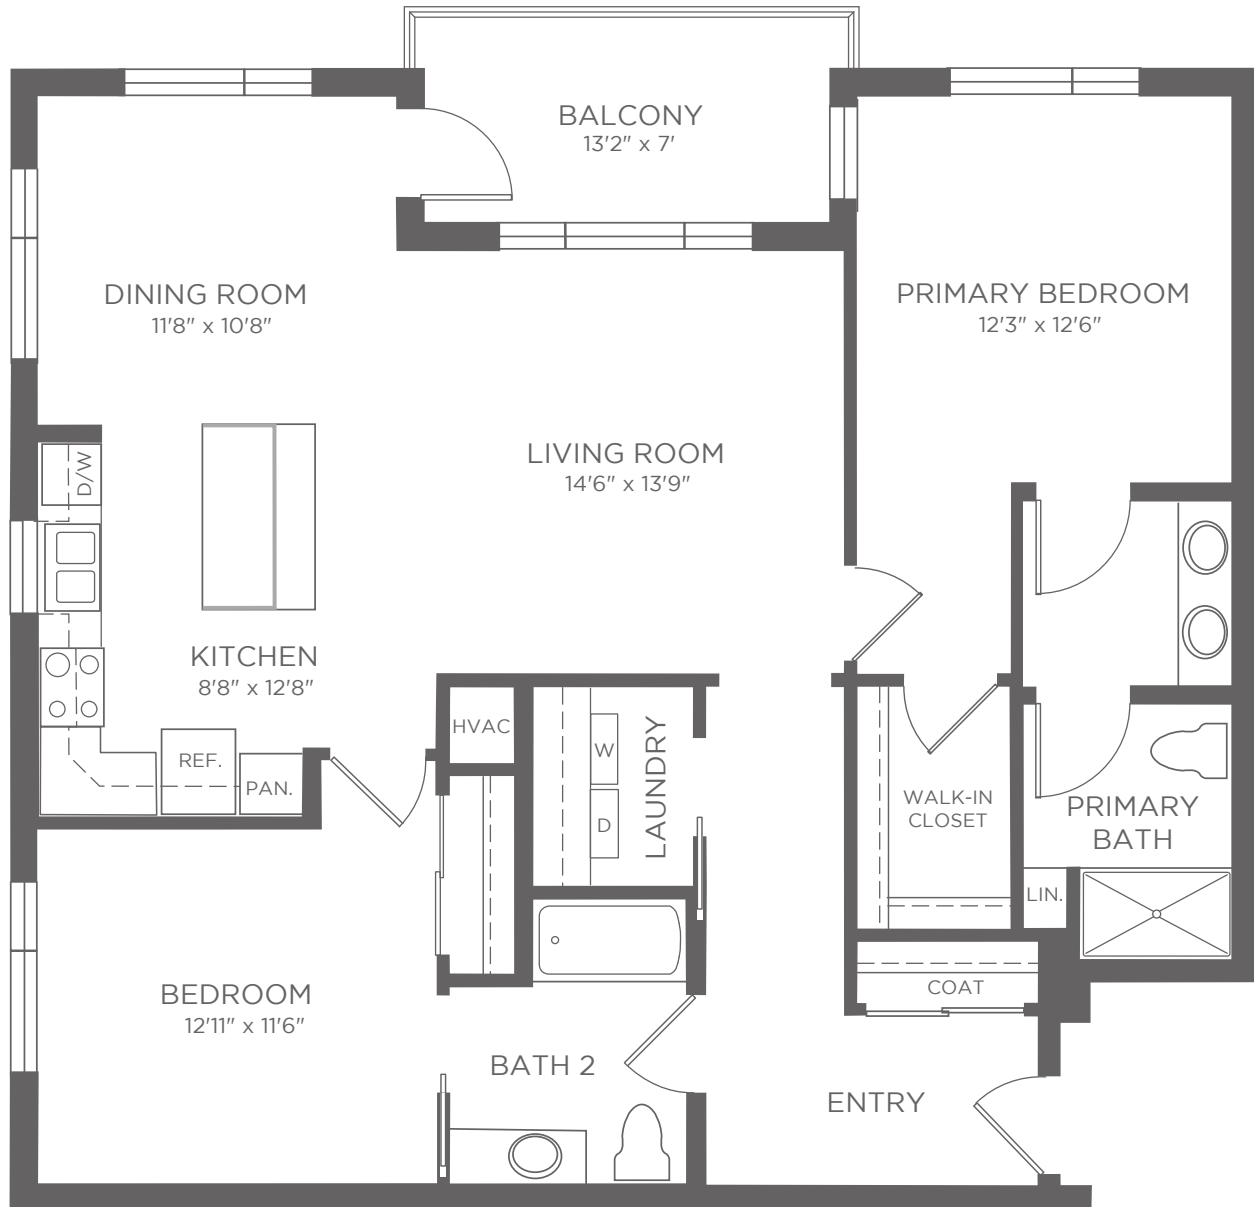

The Cardinal North | South
FLOOR PLAN
INDEPENDENT LIVING

Marlowe Plus | F+
2 Bedroom, 2 Bath
Approximately 1,330 sf

Square footage does not include balcony space.