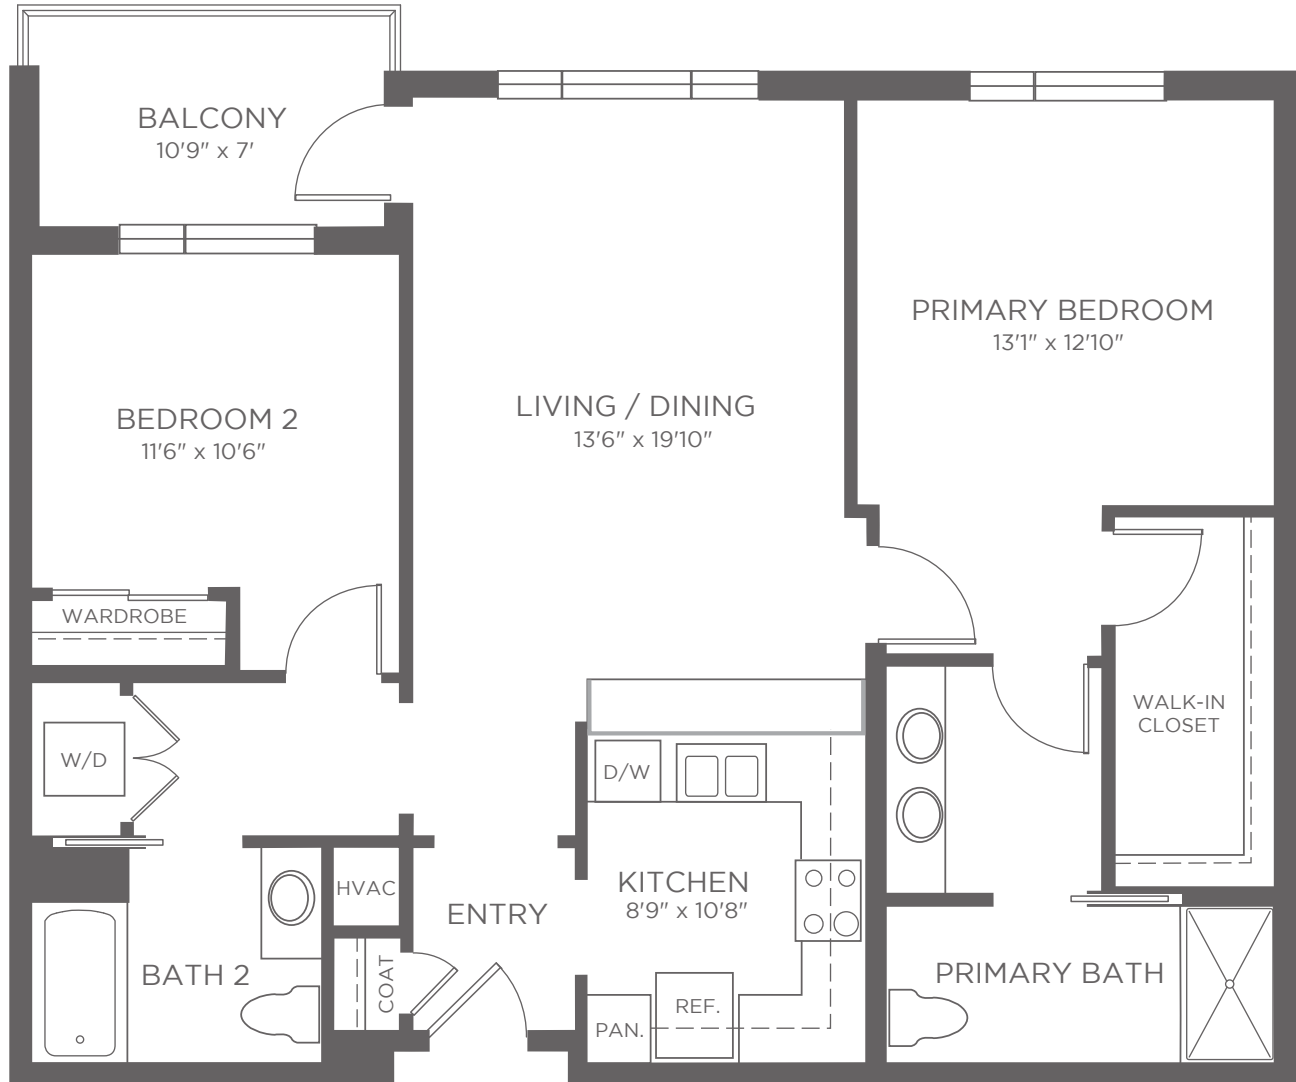

The Cardinal North | South
FLOOR PLAN
INDEPENDENT LIVING

Morgan | E
2 Bedroom, 2 Bath
Approximately 1,200 sf

Square footage does not include balcony space.

Forbes TRAVEL GUIDE | 4030 Cardinal at North Hills St., Raleigh, NC 27609 | 984.204.8444 | lifeatthecardinal.com

THE CARDINAL
at North Hills

A KISCO SIGNATURE COMMUNITY