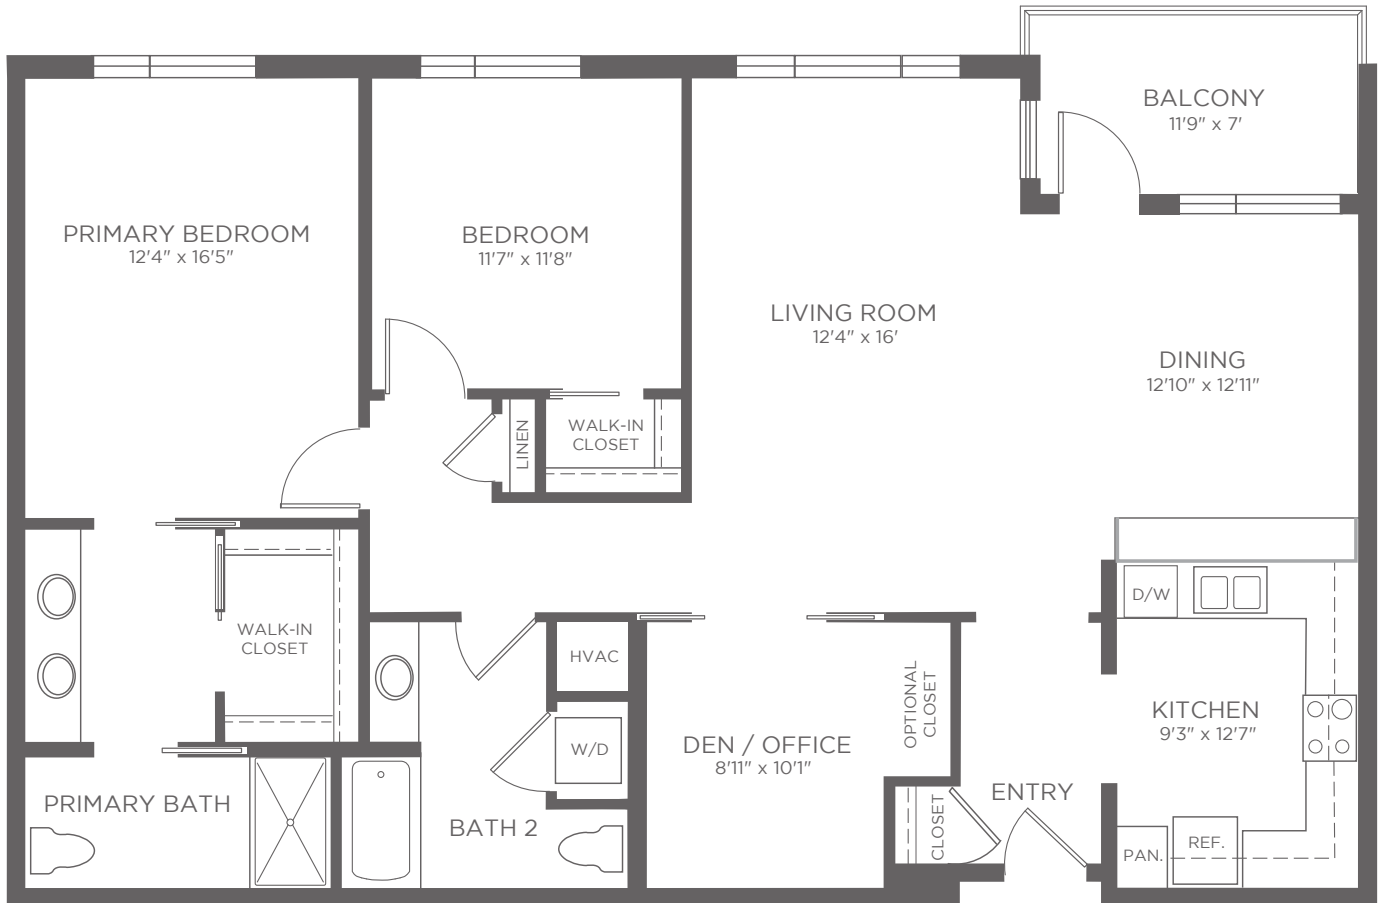

The Cardinal North | South
FLOOR PLAN
INDEPENDENT LIVING

Oxford | G
2 Bedroom, 2 Bath, Den
Approximately 1,555 sf

Square footage does not include balcony space.

Forbes TRAVEL GUIDE | 4030 Cardinal at North Hills St., Raleigh, NC 27609 | 984.204.8444 | lifeatthecardinal.com

THE CARDINAL
at North Hills

A KISCO SIGNATURE COMMUNITY