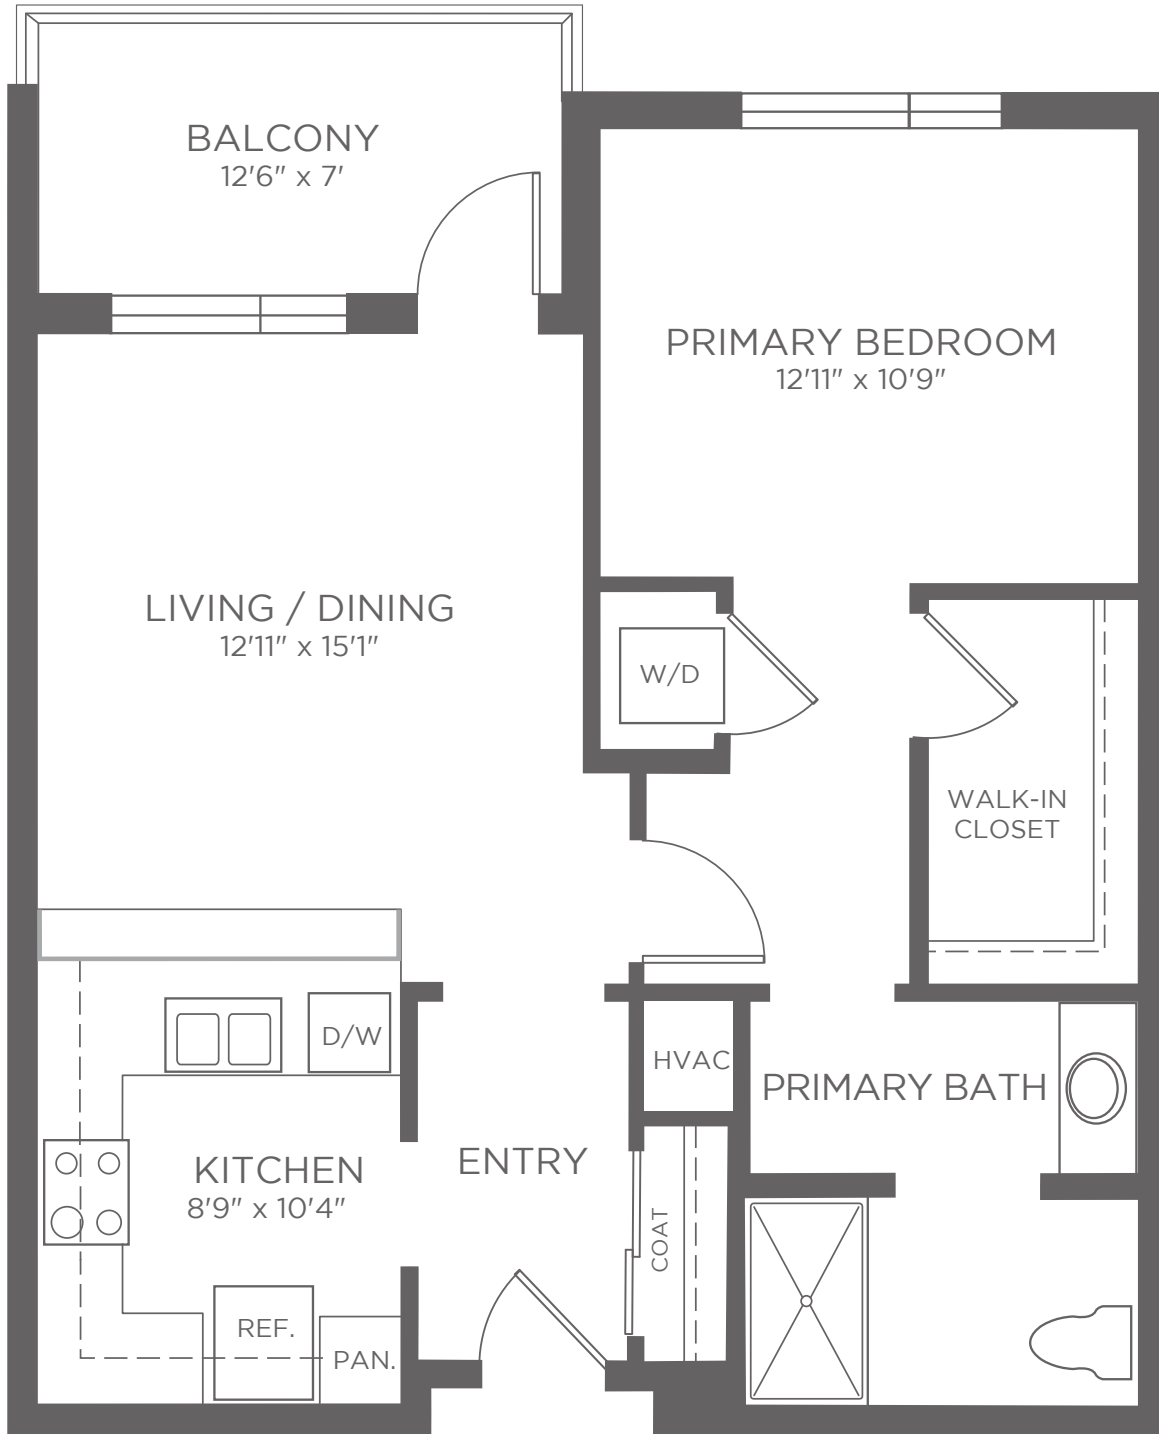

The Cardinal North | South
FLOOR PLAN
INDEPENDENT LIVING

Salisbury | A
1 Bedroom, 1 Bath
Approximately 800 sf

Square footage does not include balcony space.

Forbes TRAVEL GUIDE | 4030 Cardinal at North Hills St., Raleigh, NC 27609 | 984.204.8444 | lifeatthecardinal.com

THE CARDINAL
at North Hills

A KISCO SIGNATURE COMMUNITY